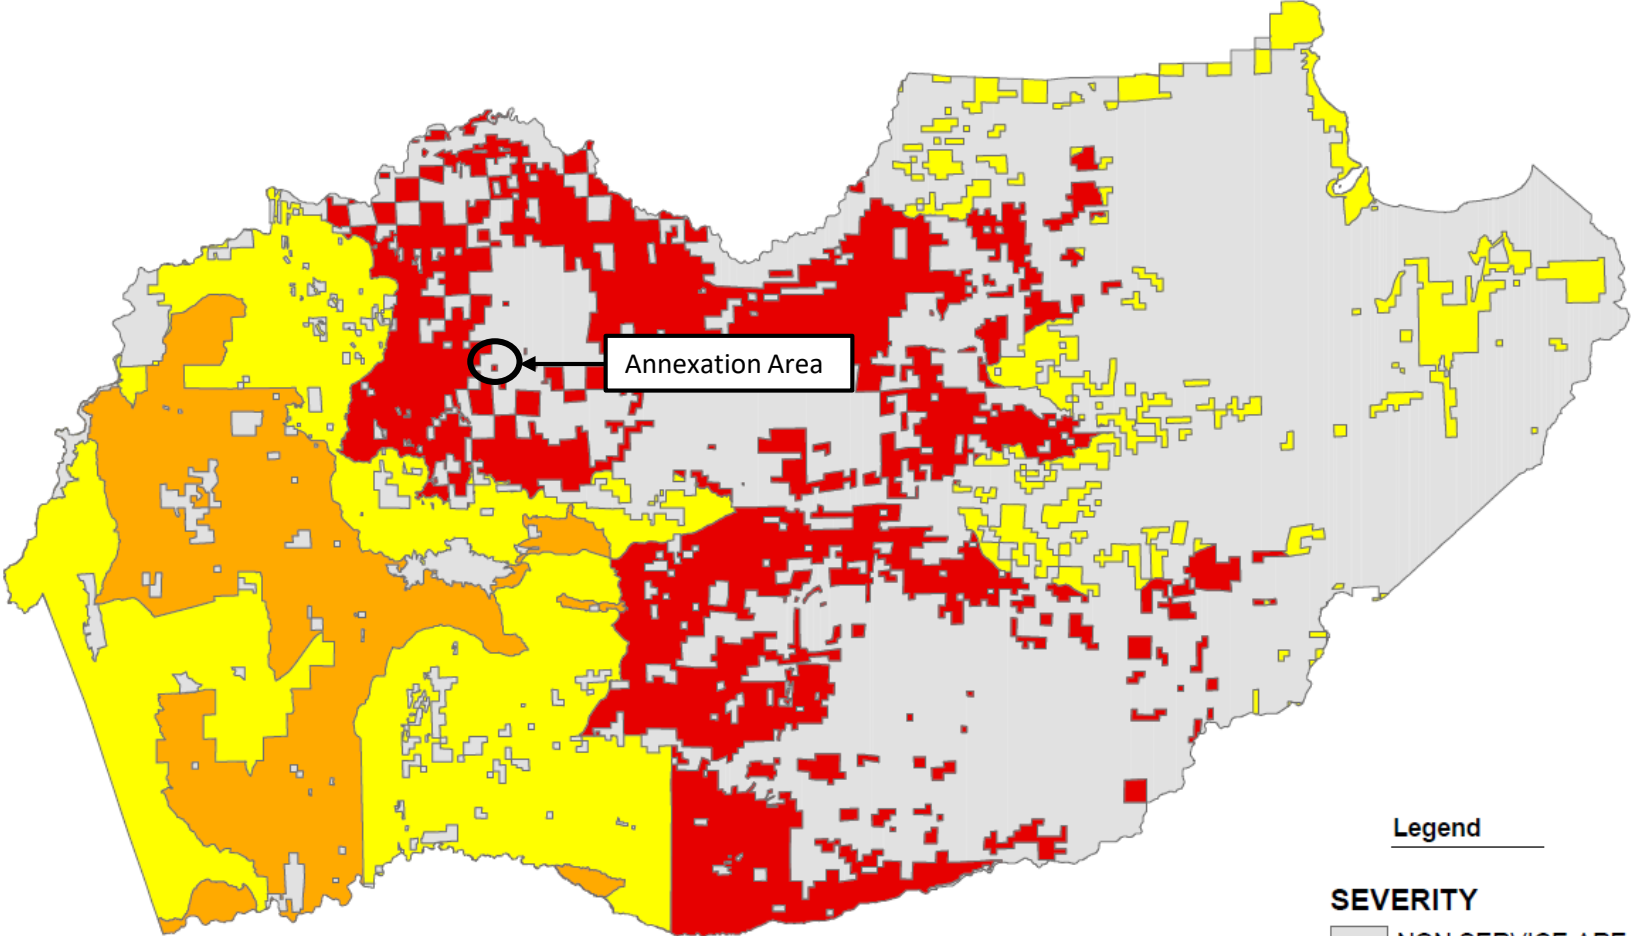

Figure HS-1
Fire Hazard Rating in El Dorado County

Legend

- SEVERITY**
- NON SERVICE AREA
 - MODERATE
 - HIGH
 - VERY HIGH

December 15, 2003
Source: FRAP 1985
Not to Scale