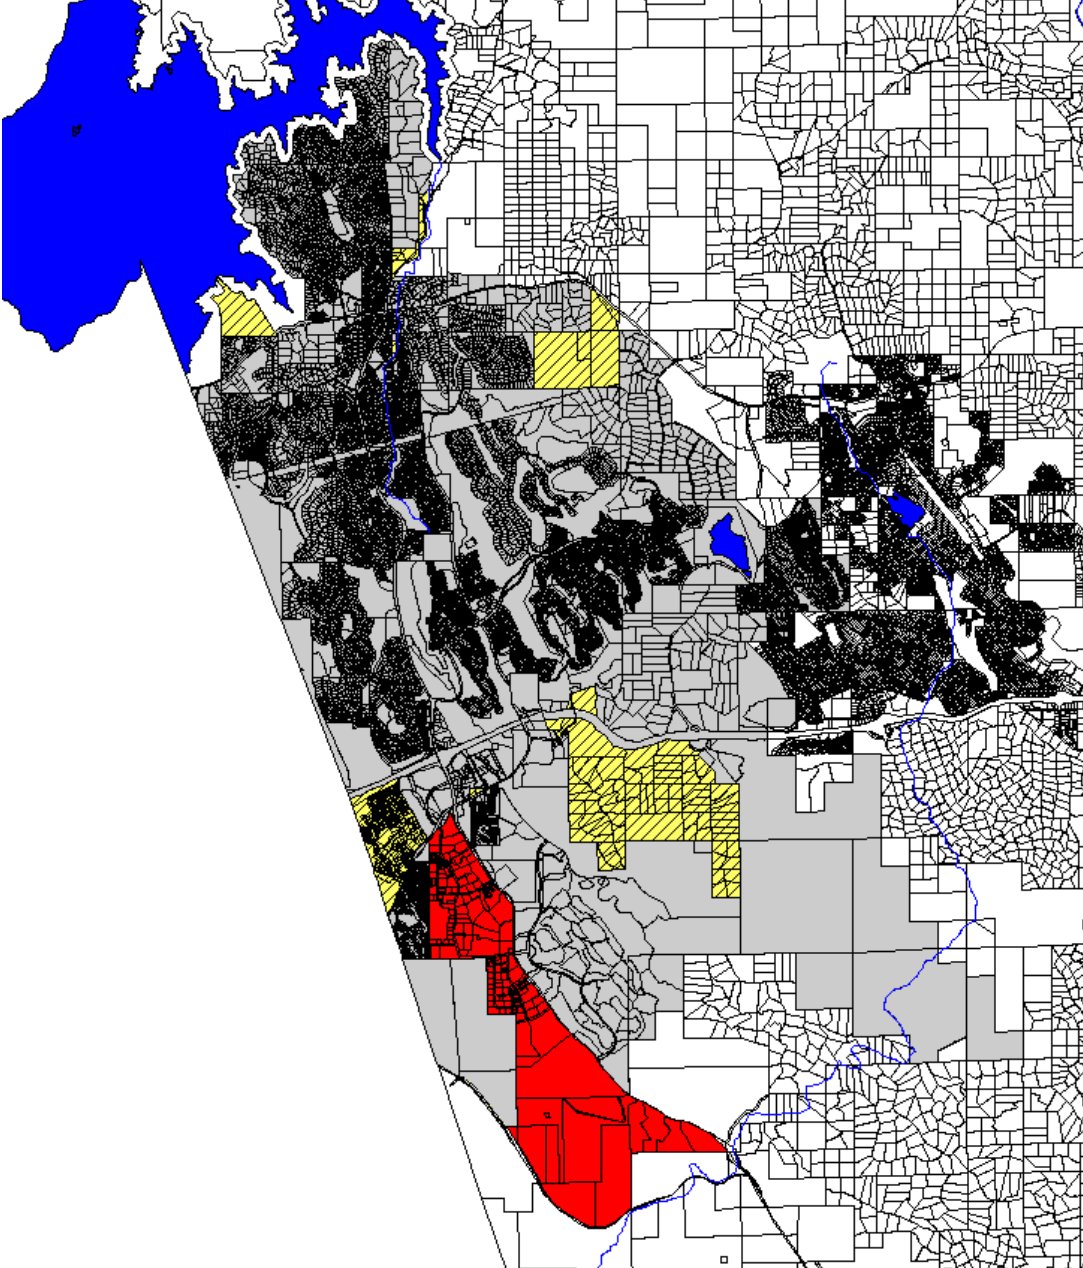

# MAP 4

Area of Interest:

Legend:

-  El Dorado Hills CSD
-  EDHCSD 10-Year Sphere of Influence
-  EDHCSD 20-Year Sphere of Influence
-  Rivers and Lakes

**El Dorado Hills Community Services District**