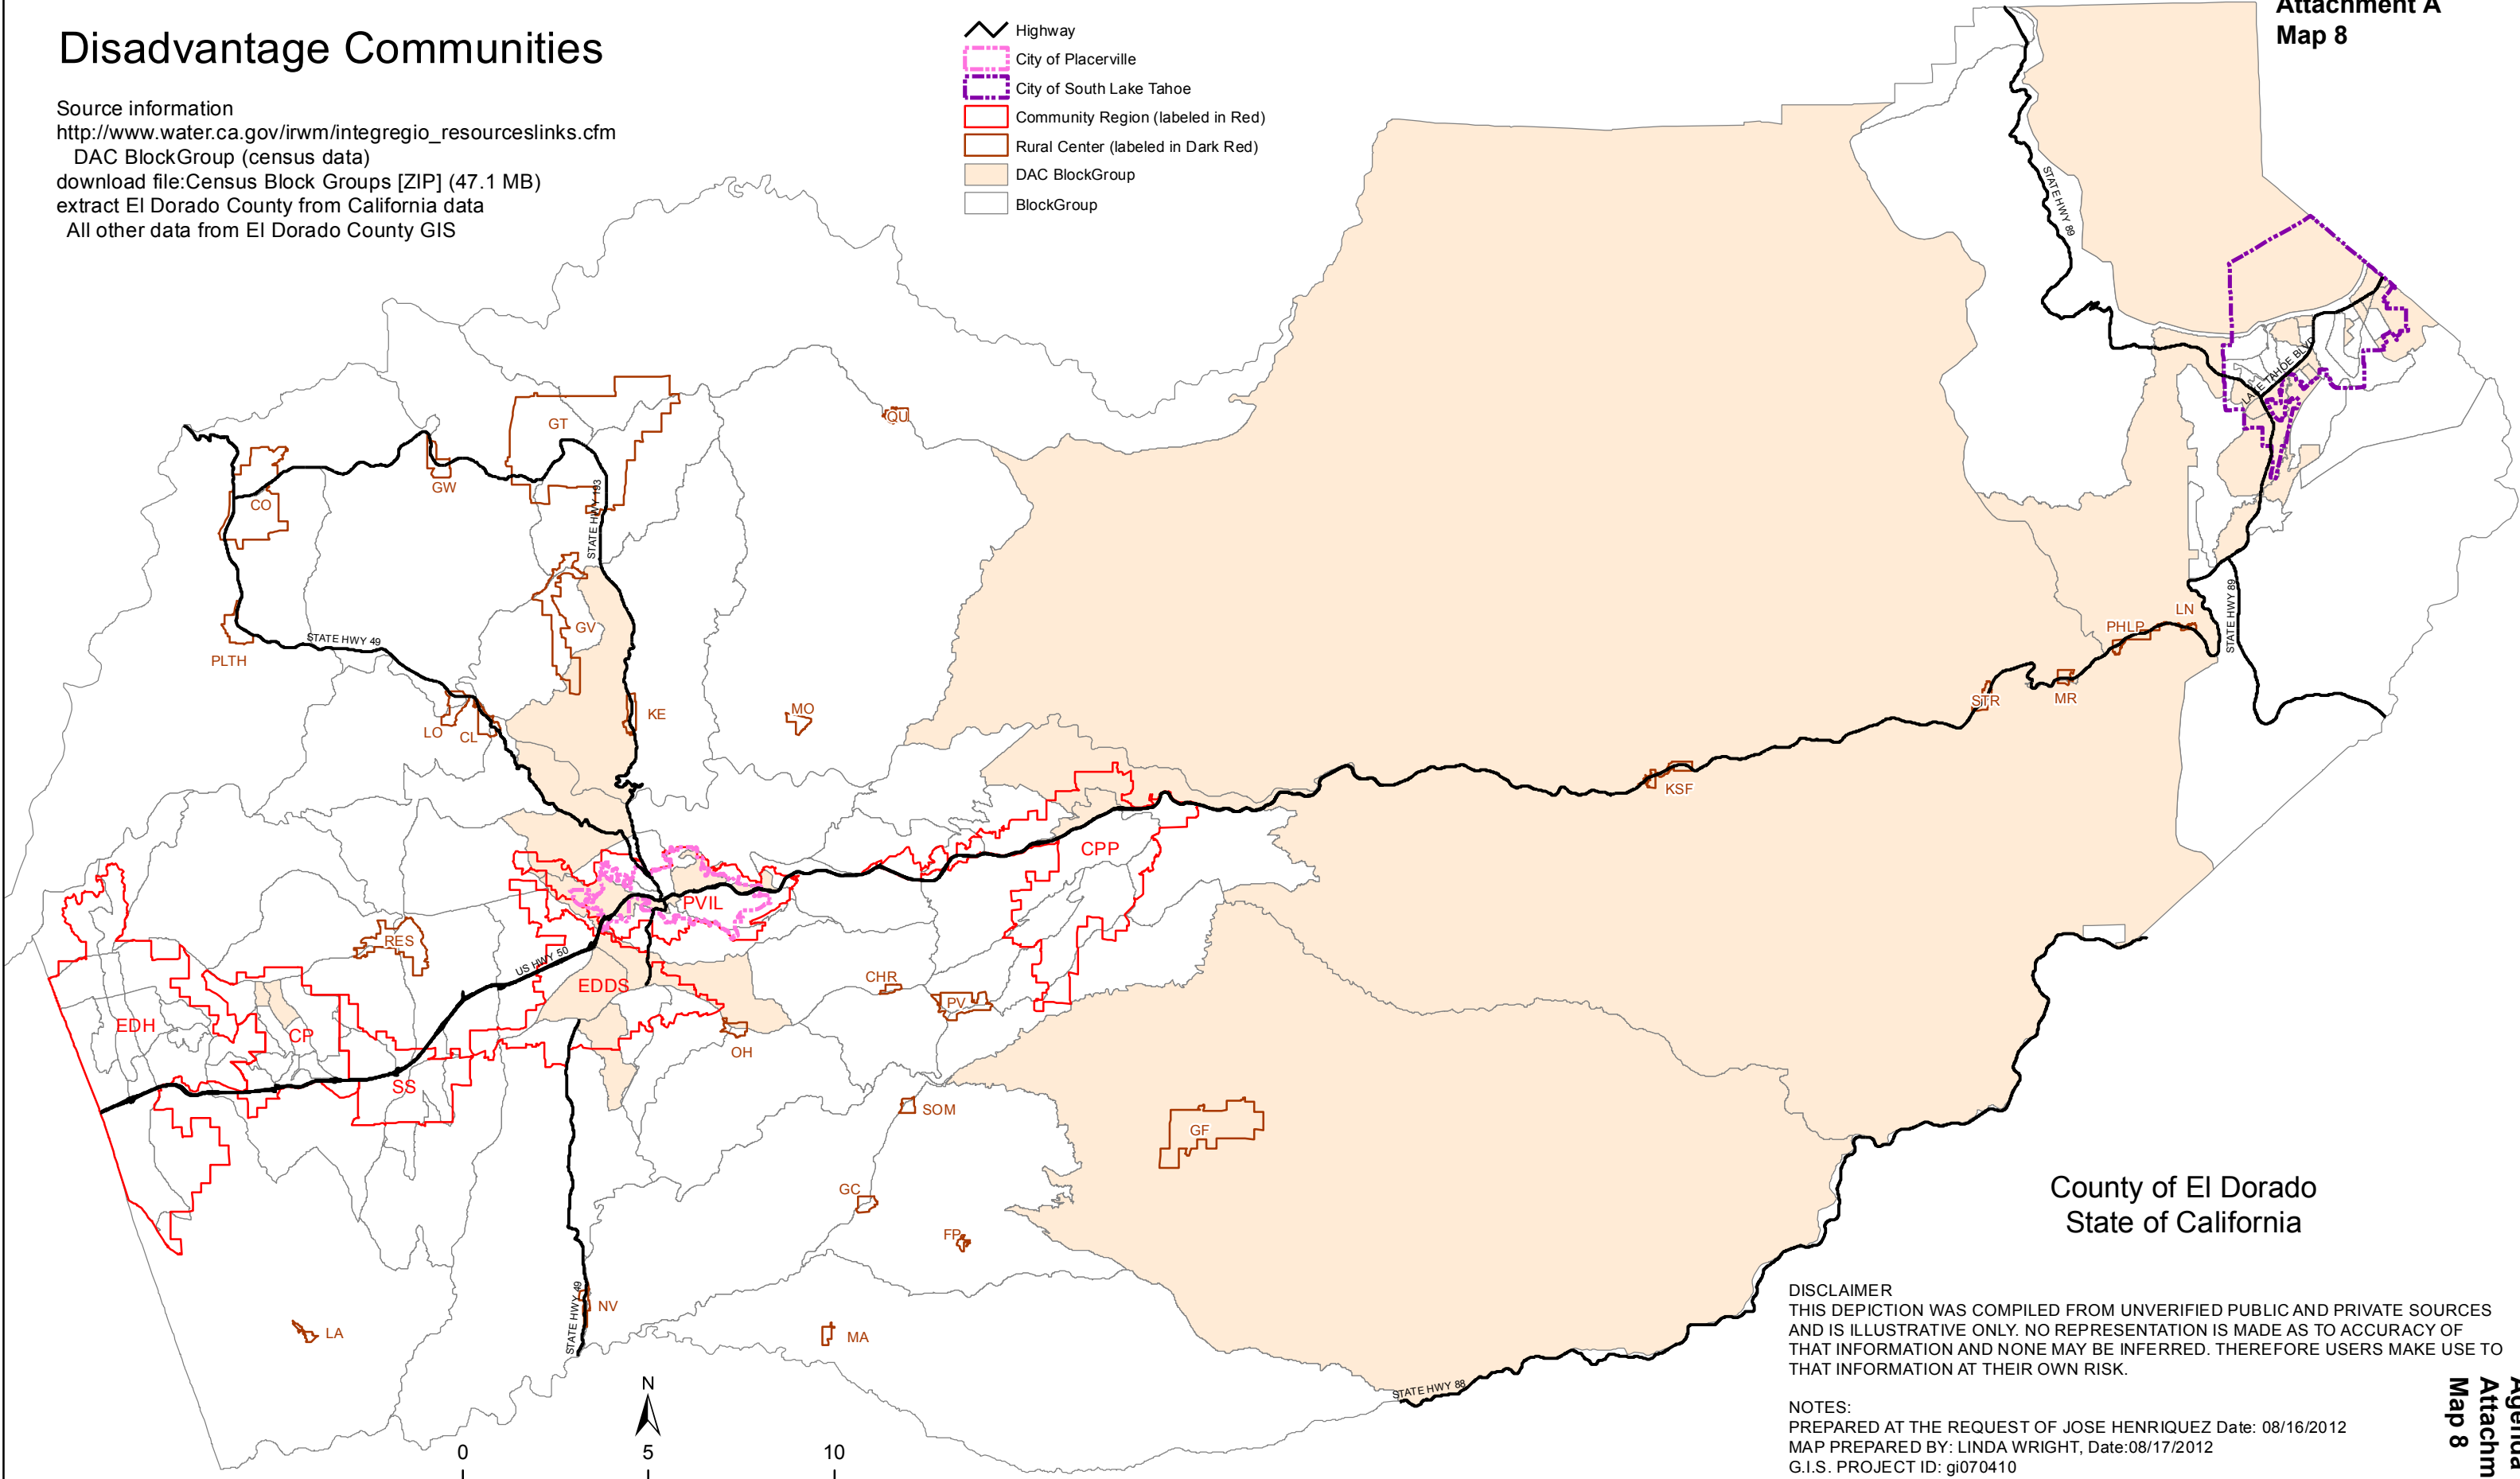

Disadvantage Communities

Source information
http://www.water.ca.gov/irwm/integregio_resourceslinks.cfm
 DAC BlockGroup (census data)
 download file:Census Block Groups [ZIP] (47.1 MB)
 extract El Dorado County from California data
 All other data from El Dorado County GIS

-  Highway
-  City of Placerville
-  City of South Lake Tahoe
-  Community Region (labeled in Red)
-  Rural Center (labeled in Dark Red)
-  DAC BlockGroup
-  BlockGroup

County of El Dorado
State of California

NOTES:
 PREPARED AT THE REQUEST OF JOSE HENRIQUEZ Date: 08/16/2012
 MAP PREPARED BY: LINDA WRIGHT, Date:08/17/2012
 G.I.S. PROJECT ID: gi070410
 EL DORADO COUNTY SURVEYOR/G.I.S. DIVISION.
 PHONE (530)621-5871 FAX (530)626-8731