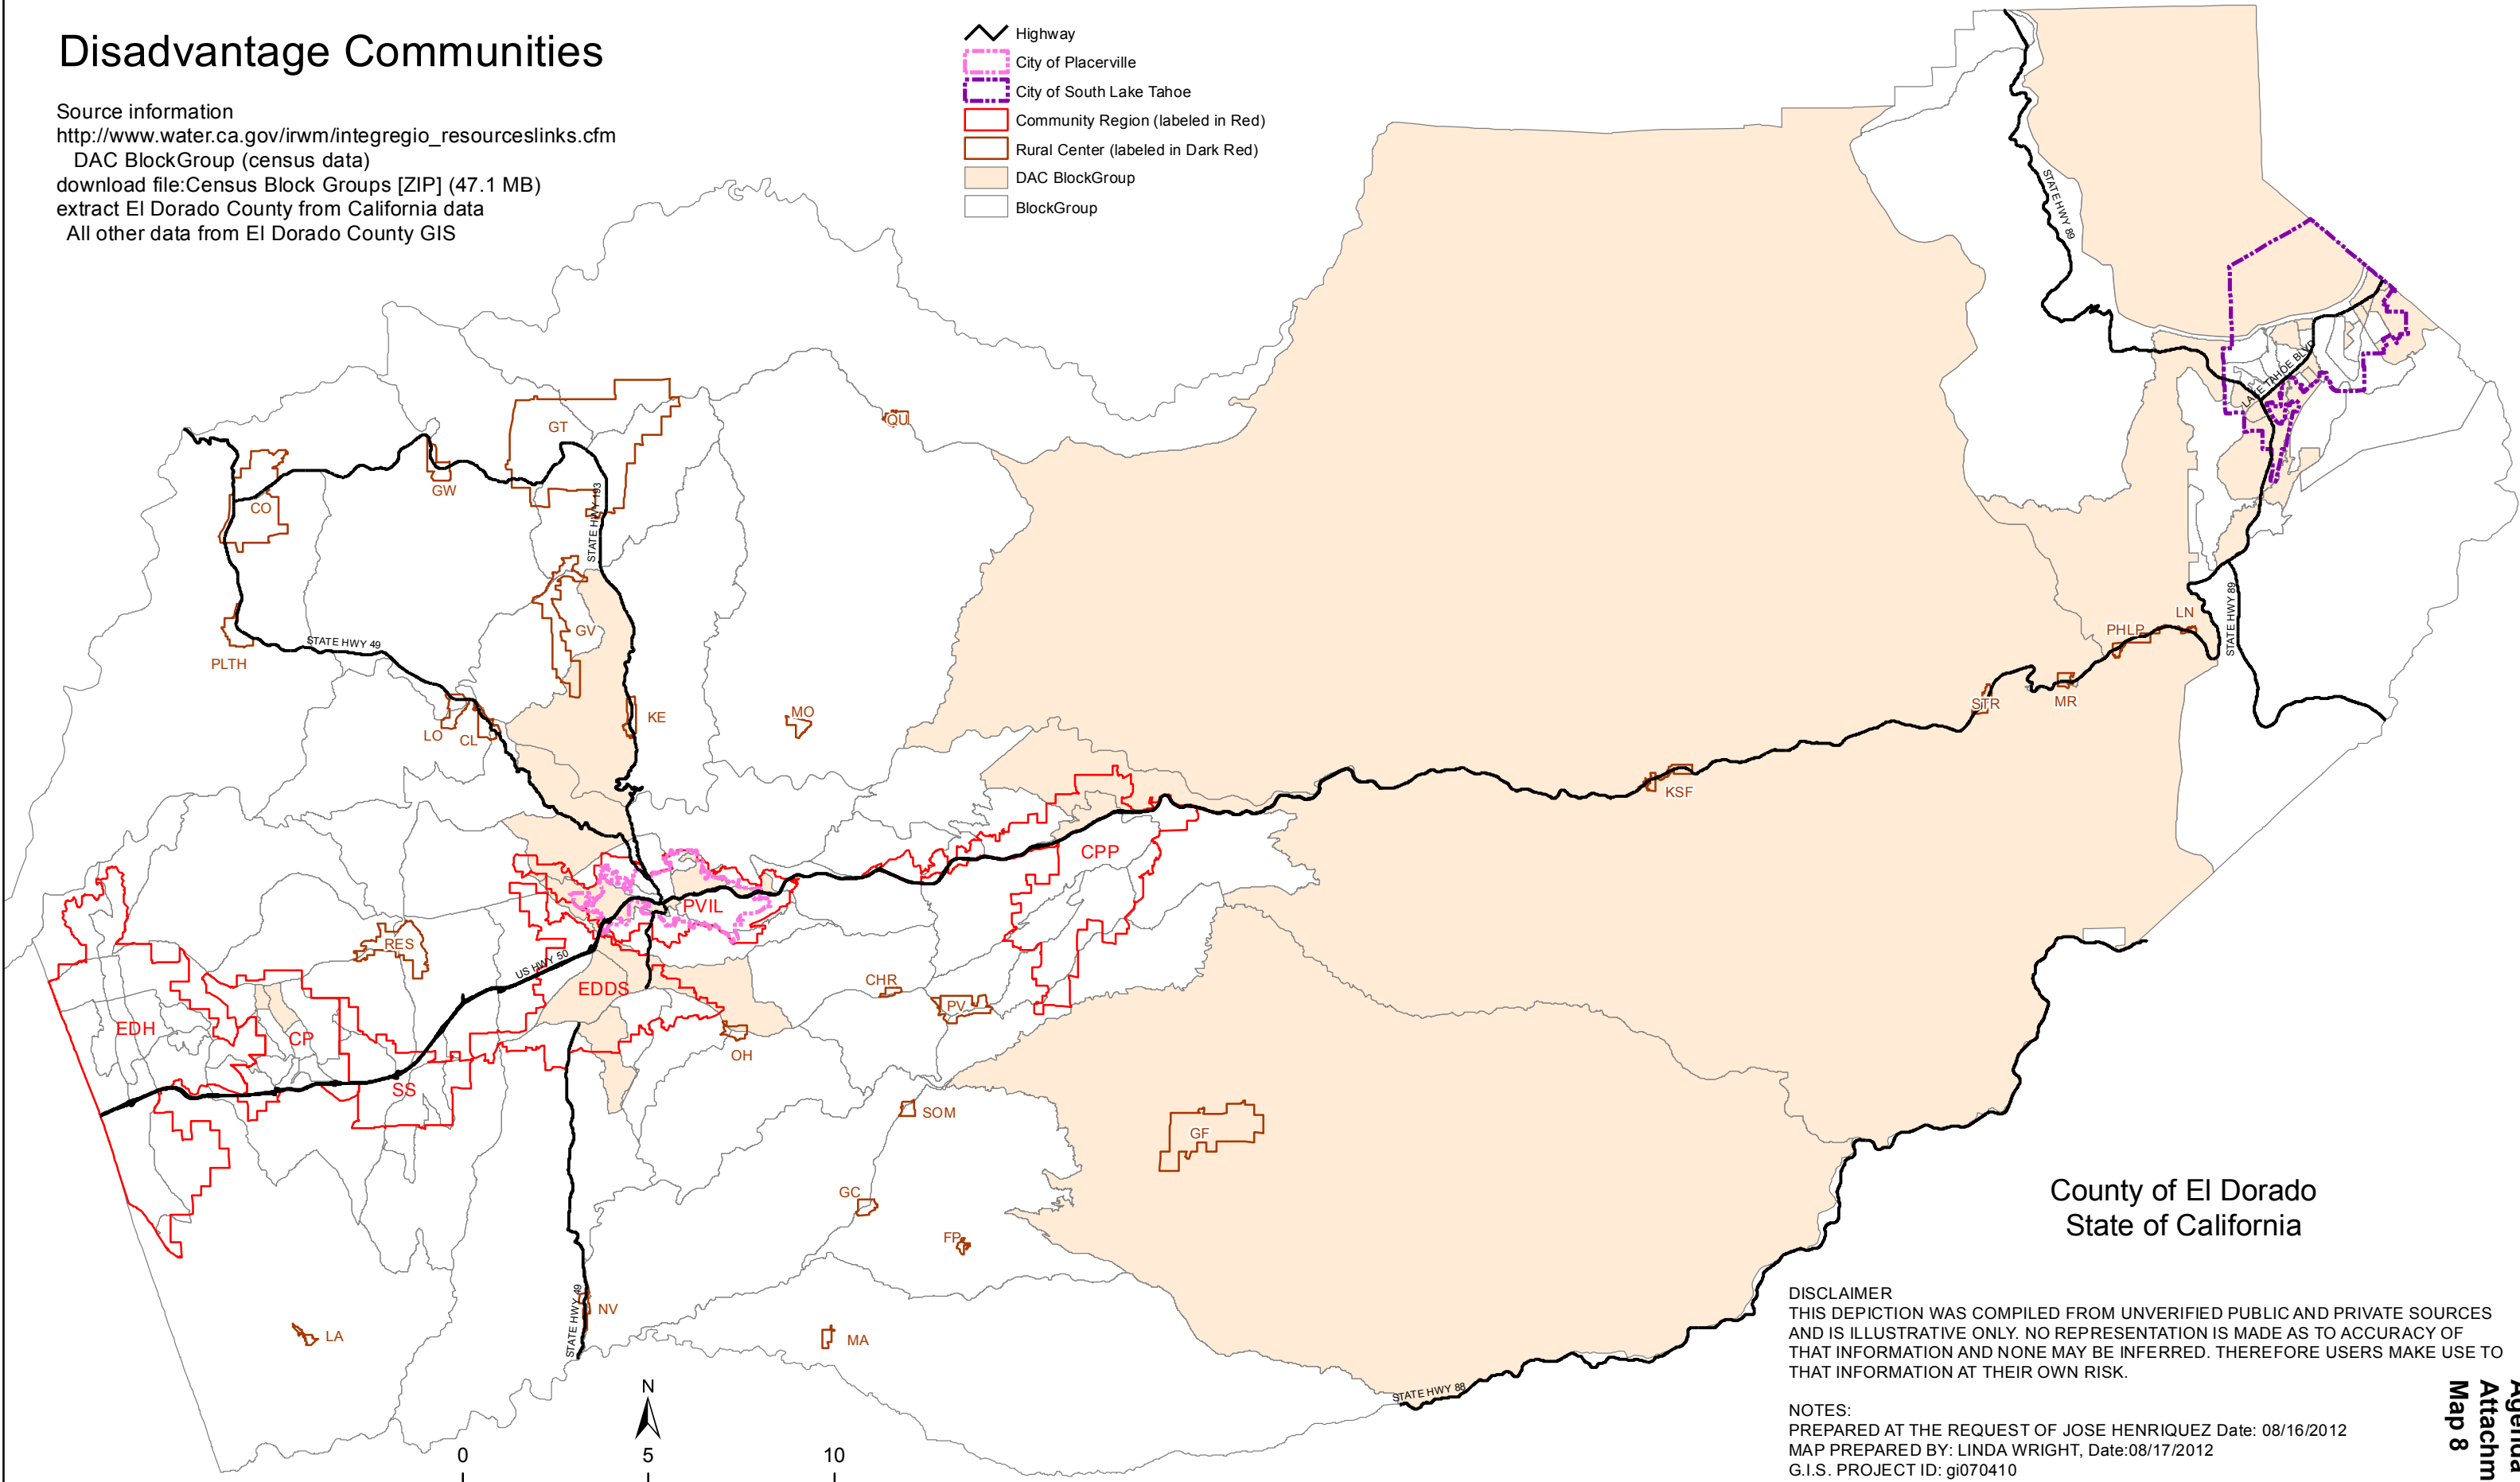

# Disadvantage Communities

Source information

[http://www.water.ca.gov/irwm/integregio\\_resourceslinks.cfm](http://www.water.ca.gov/irwm/integregio_resourceslinks.cfm)

DAC BlockGroup (census data)

download file:Census Block Groups [ZIP] (47.1 MB)

extract El Dorado County from California data

All other data from El Dorado County GIS

-  Highway
-  City of Placerville
-  City of South Lake Tahoe
-  Community Region (labeled in Red)
-  Rural Center (labeled in Dark Red)
-  DAC BlockGroup
-  BlockGroup

County of El Dorado  
State of California

DISCLAIMER  
THIS DEPICTION WAS COMPILED FROM UNVERIFIED PUBLIC AND PRIVATE SOURCES AND IS ILLUSTRATIVE ONLY. NO REPRESENTATION IS MADE AS TO ACCURACY OF THAT INFORMATION AND NONE MAY BE INFERRED. THEREFORE USERS MAKE USE TO THAT INFORMATION AT THEIR OWN RISK.

NOTES:  
PREPARED AT THE REQUEST OF JOSE HENRIQUEZ Date: 08/16/2012  
MAP PREPARED BY: LINDA WRIGHT, Date:08/17/2012  
G.I.S. PROJECT ID: gi070410  
EL DORADO COUNTY SURVEYOR/G.I.S. DIVISION.  
PHONE (530)621-5871 FAX (530)626-8731