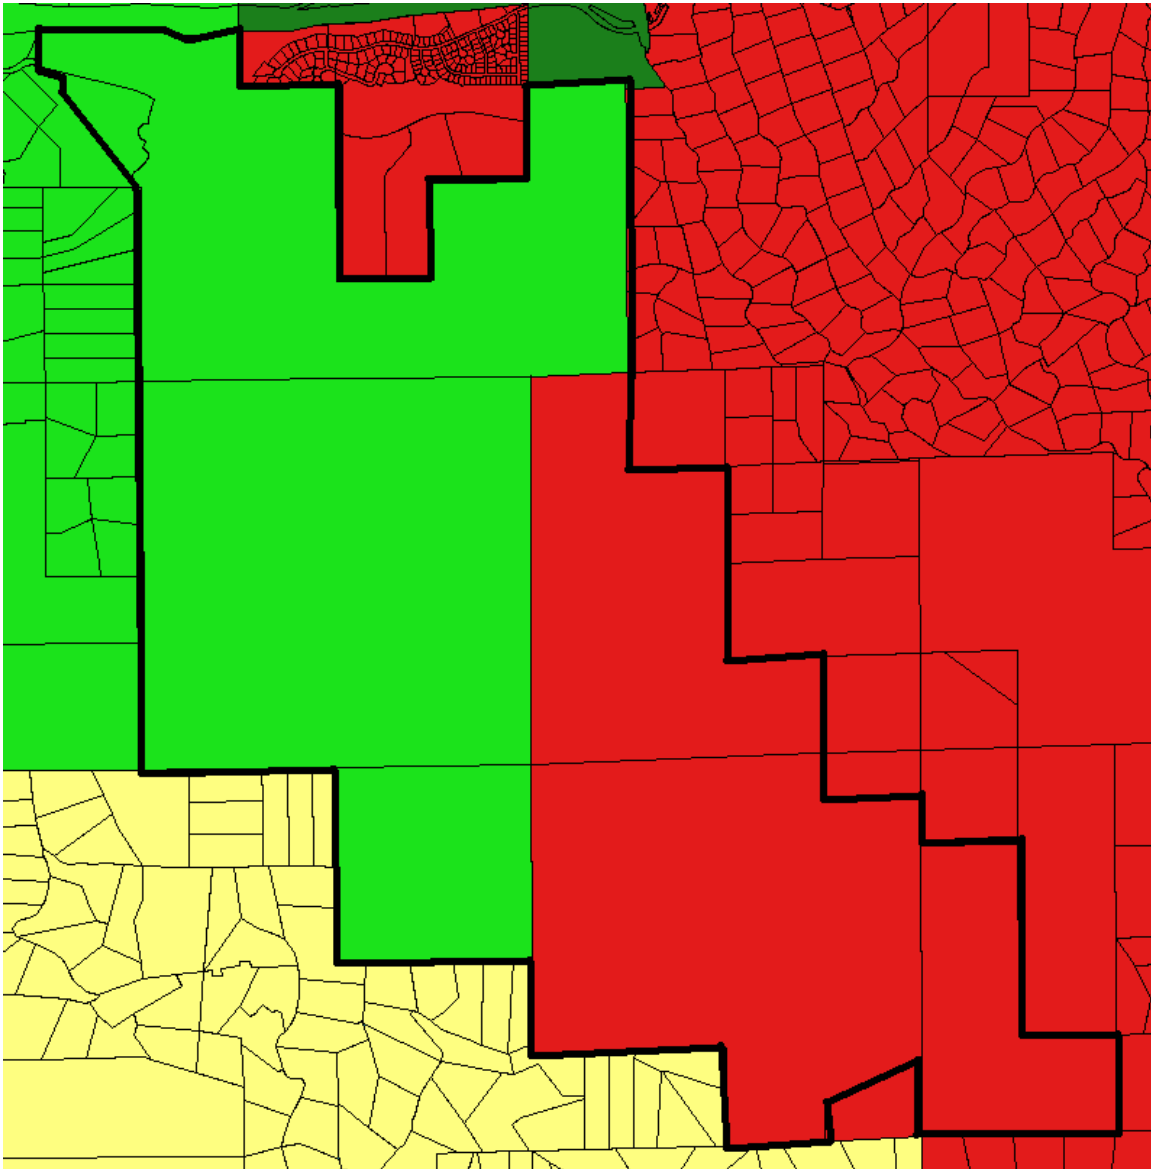

**Agenda Item #4  
Map 1**

**Current Boundary Between El Dorado County FPD and El Dorado Hills CWD in the Marble Valley Area**

El Dorado Hills County Water District

El Dorado County Fire Protection District