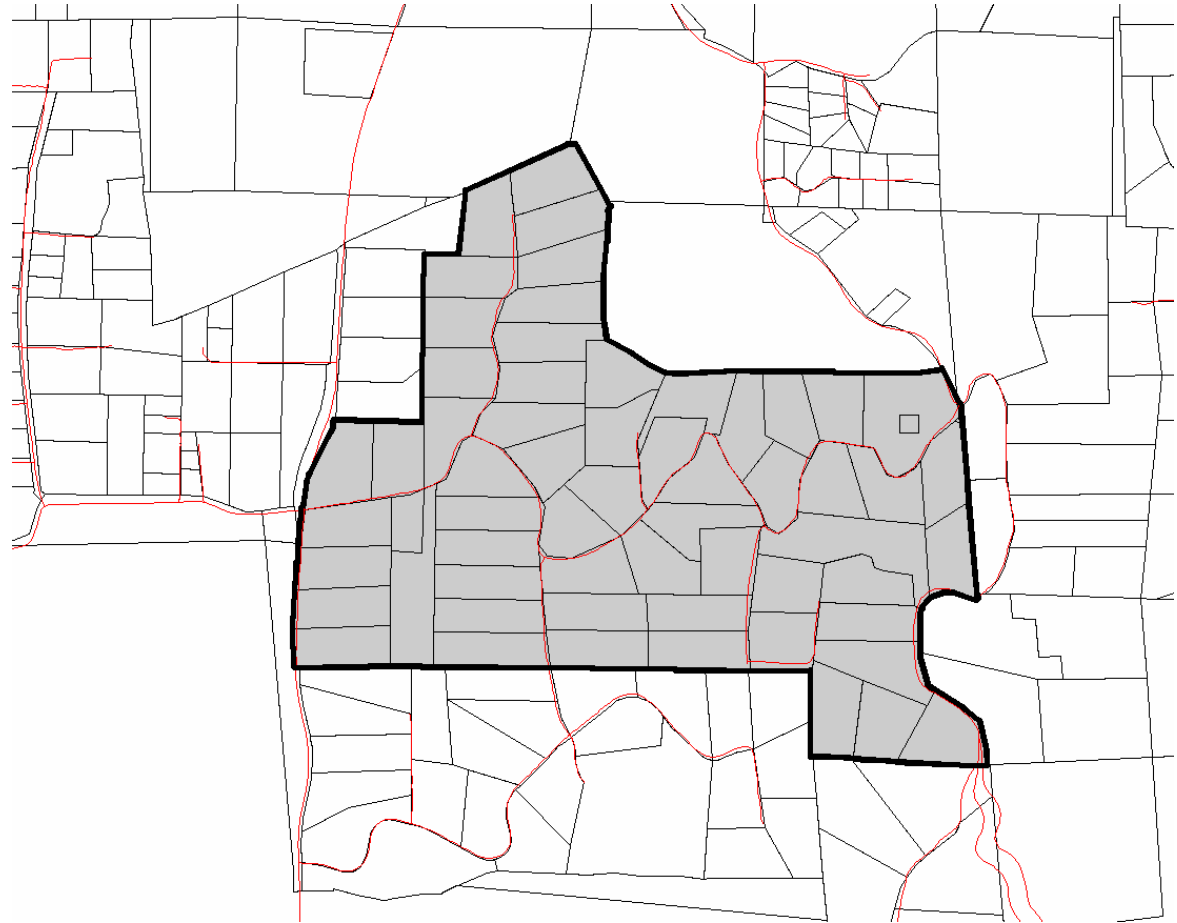

Area of Interest:

Legend:

-  Service Area
-  2007 Sphere of Influence line

# Exhibit A – East China Hill Community Services District