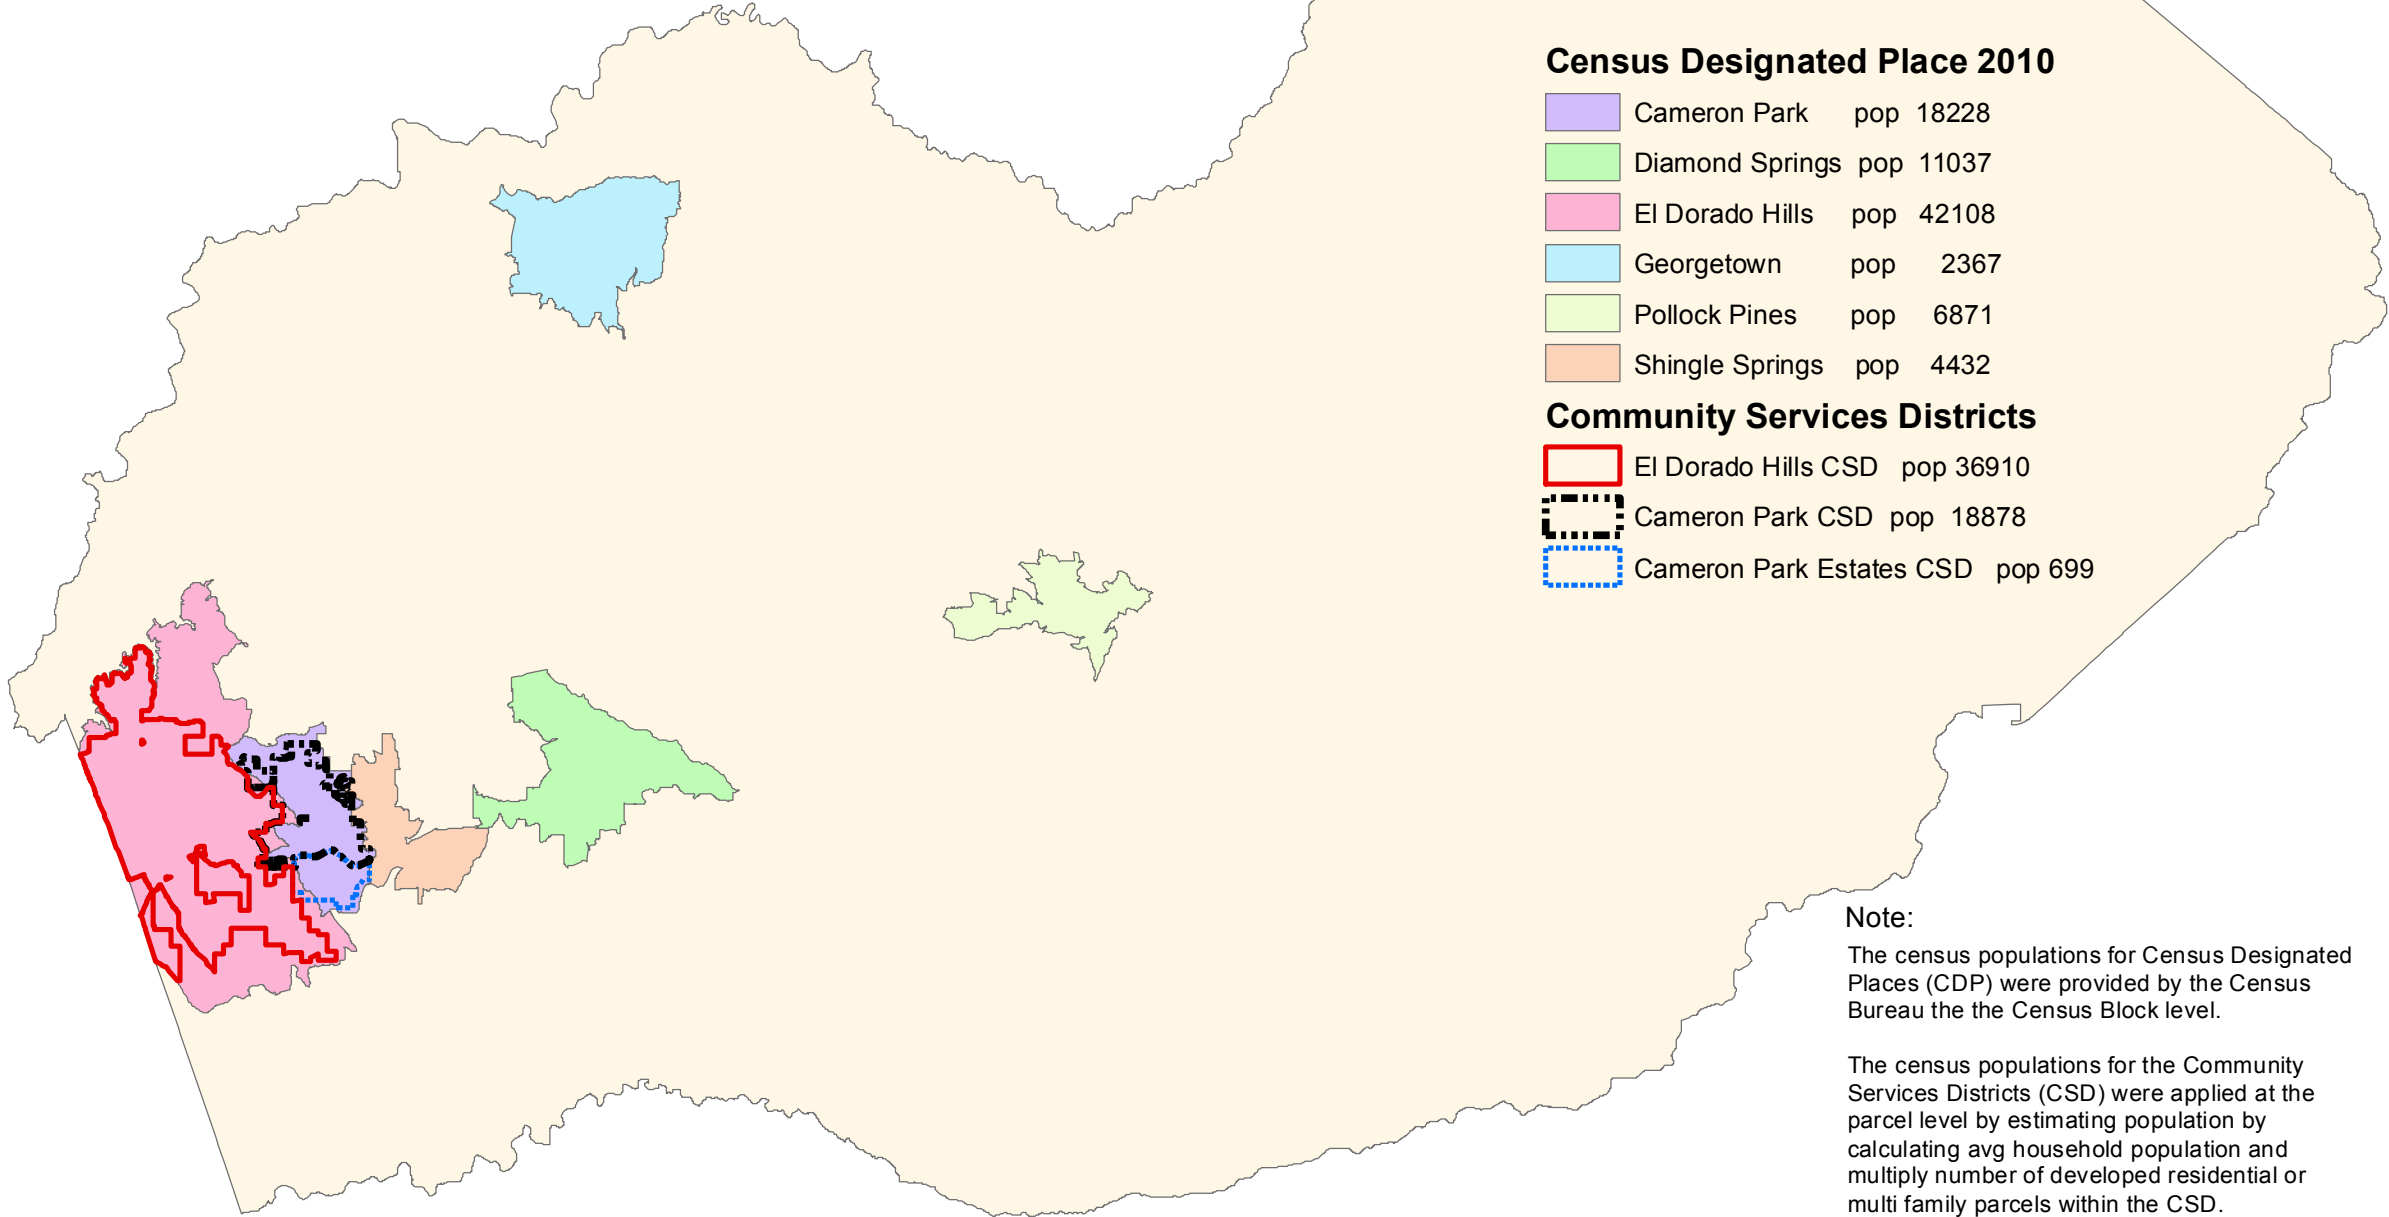

Census Designated Places 2010

County of El Dorado

State of California

Census Designated Place 2010

-  Cameron Park pop 18228
-  Diamond Springs pop 11037
-  El Dorado Hills pop 42108
-  Georgetown pop 2367
-  Pollock Pines pop 6871
-  Shingle Springs pop 4432

Community Services Districts

-  El Dorado Hills CSD pop 36910
-  Cameron Park CSD pop 18878
-  Cameron Park Estates CSD pop 699

Note:

The census populations for Census Designated Places (CDP) were provided by the Census Bureau the the Census Block level.

The census populations for the Community Services Districts (CSD) were applied at the parcel level by estimating population by calculating avg household population and multiply number of developed residential or multi family parcels within the CSD.

NOTES:
PREPARED AT THE REQUEST OF LAFCO Date: 05/03/2011
MAP PREPARED BY: LINDA WRIGHT, Date:05/04/2011
G.I.S. PROJECT ID: gj005789
EL DORADO COUNTY SURVEYOR/G.I.S. DIVISION.
PHONE (530)621-5871 FAX (530)626-8731