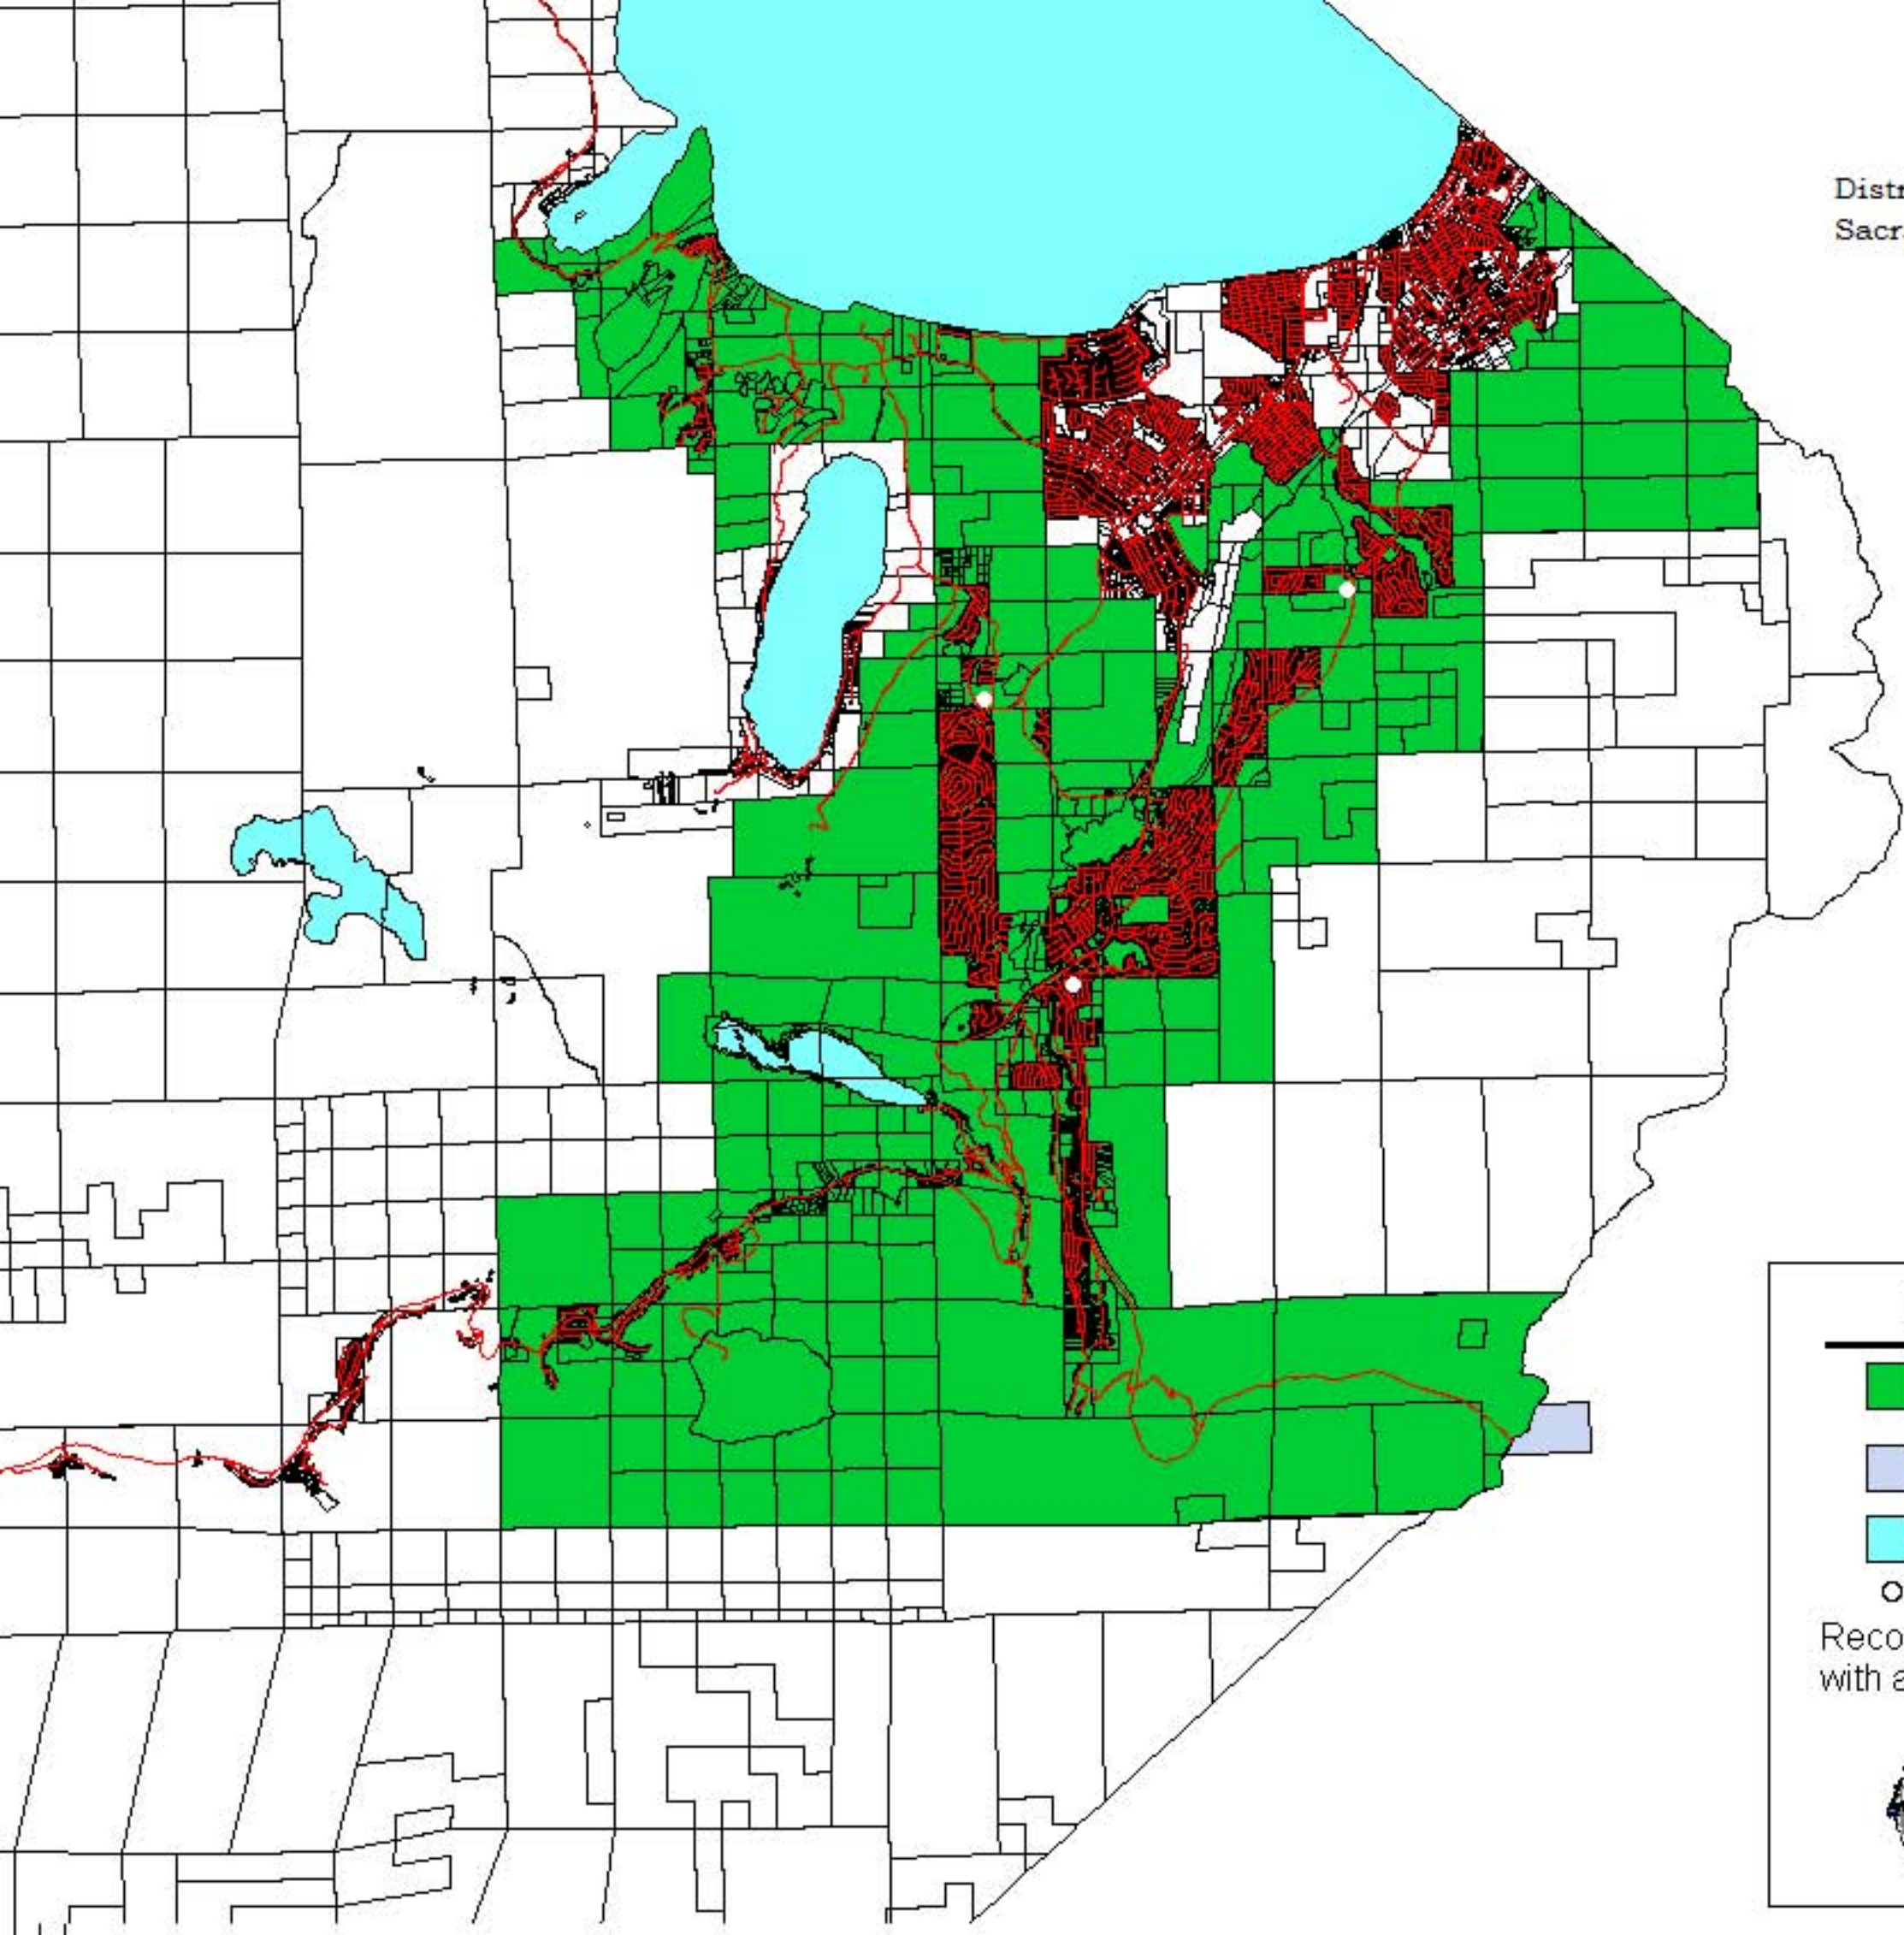

District boundaries within
Sacramento County

Lake Valley FPD

-  District boundaries within El Dorado County
-  District boundaries within Alpine County
-  Bodies of water
-  Fire stations

Recommended SOI coterminous with agency boundaries