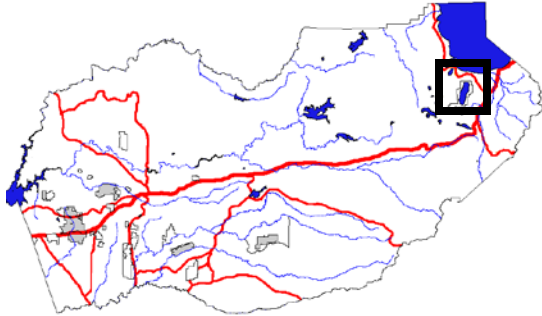

MAP 1

Area of Interest:

Legend:

-  Service Area
-  2008 Sphere of Influence Line

Fallen Leaf Lake Community Services District