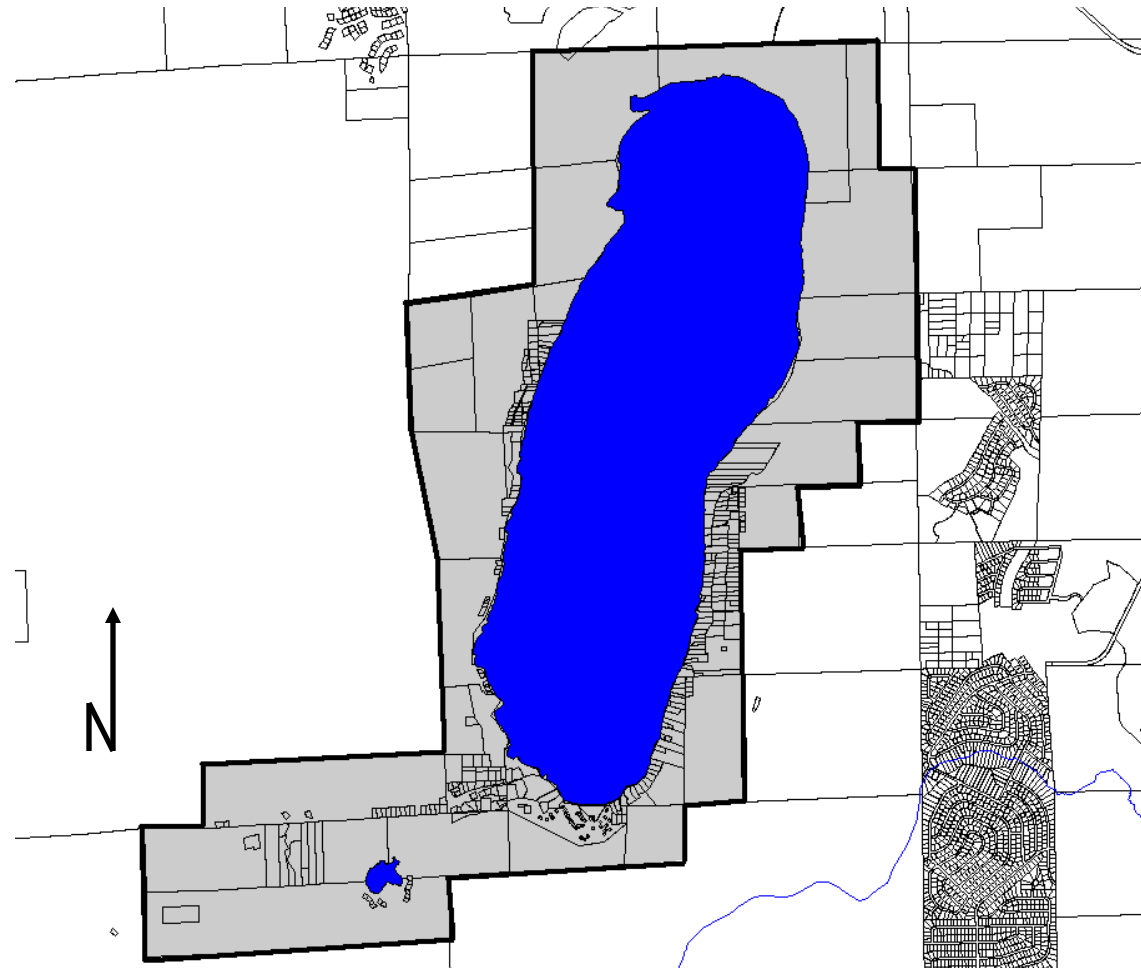

MAP 1

Area of Interest:

Legend:

-  Service Area
-  2008 Sphere of Influence Line

Fallen Leaf Lake Community Services District