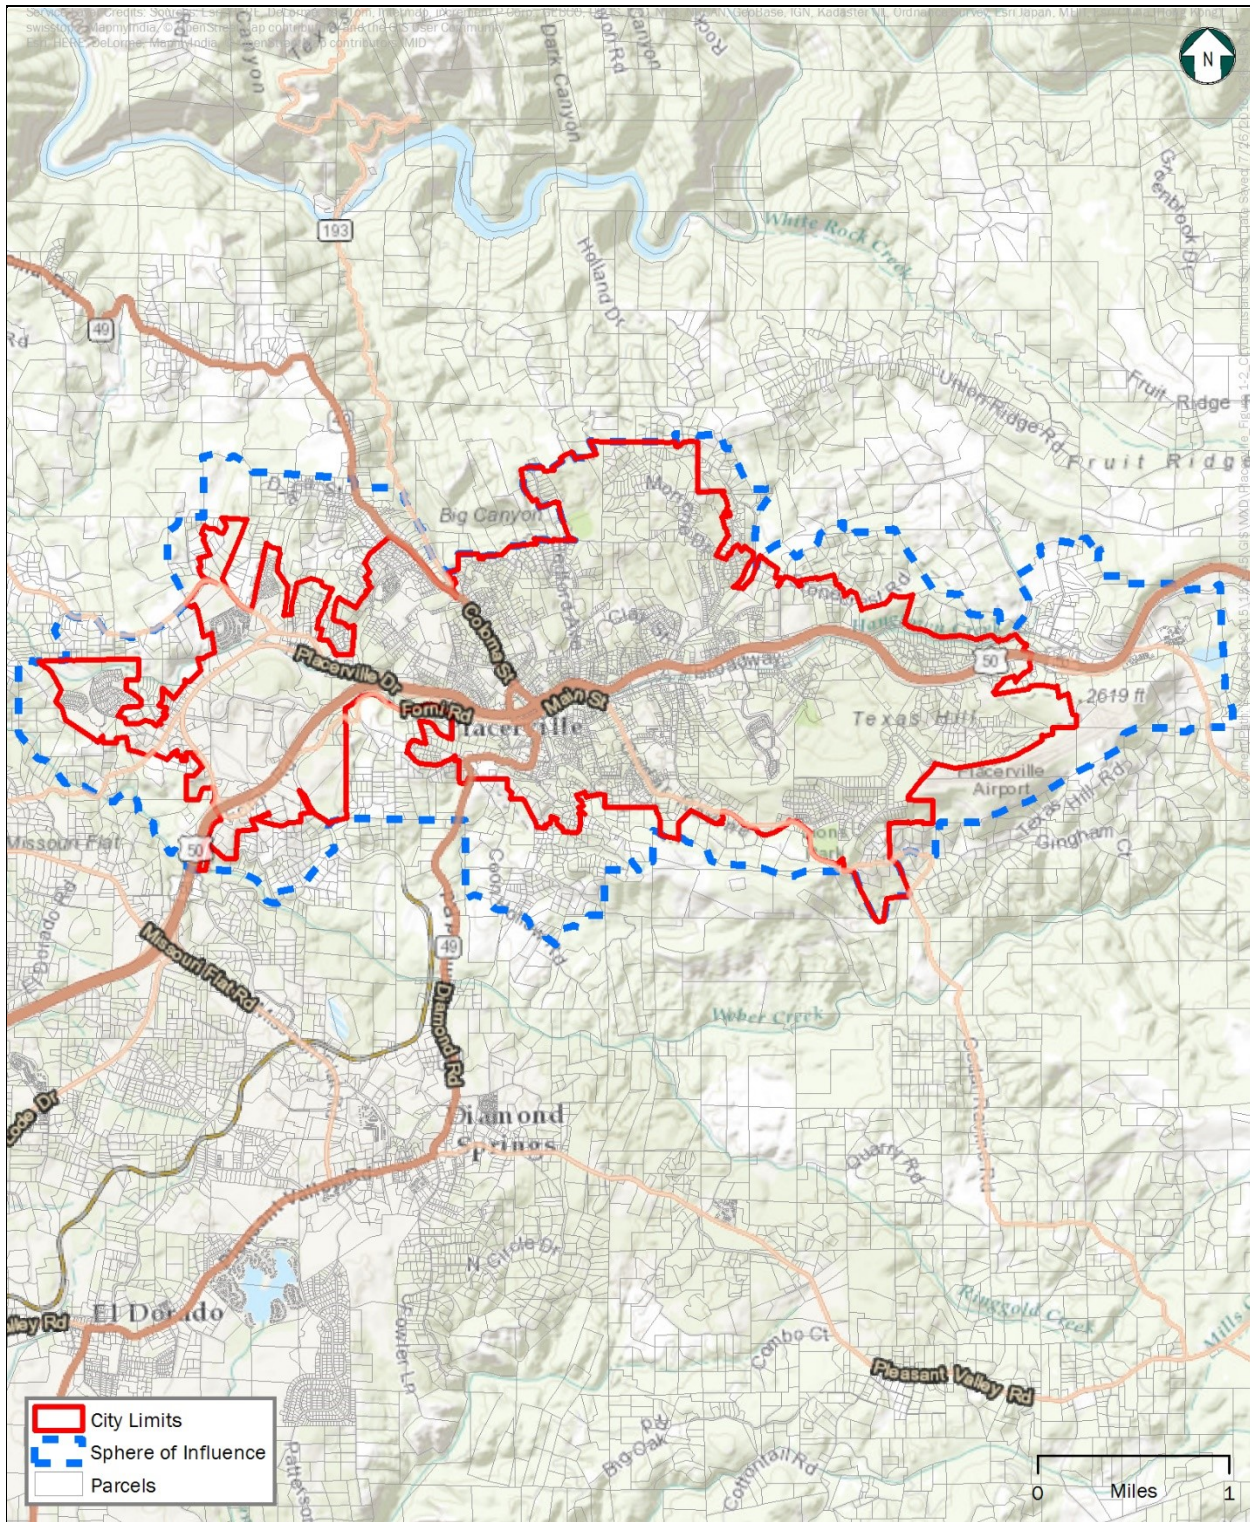

City of Placerville
Sphere of Influence Update
LAFCO Project No. 2015-01
Resolution L-2017-08
EXHIBIT A

APPROVED

Figure 1-2
City of Placerville City Limits and Sphere of Influence