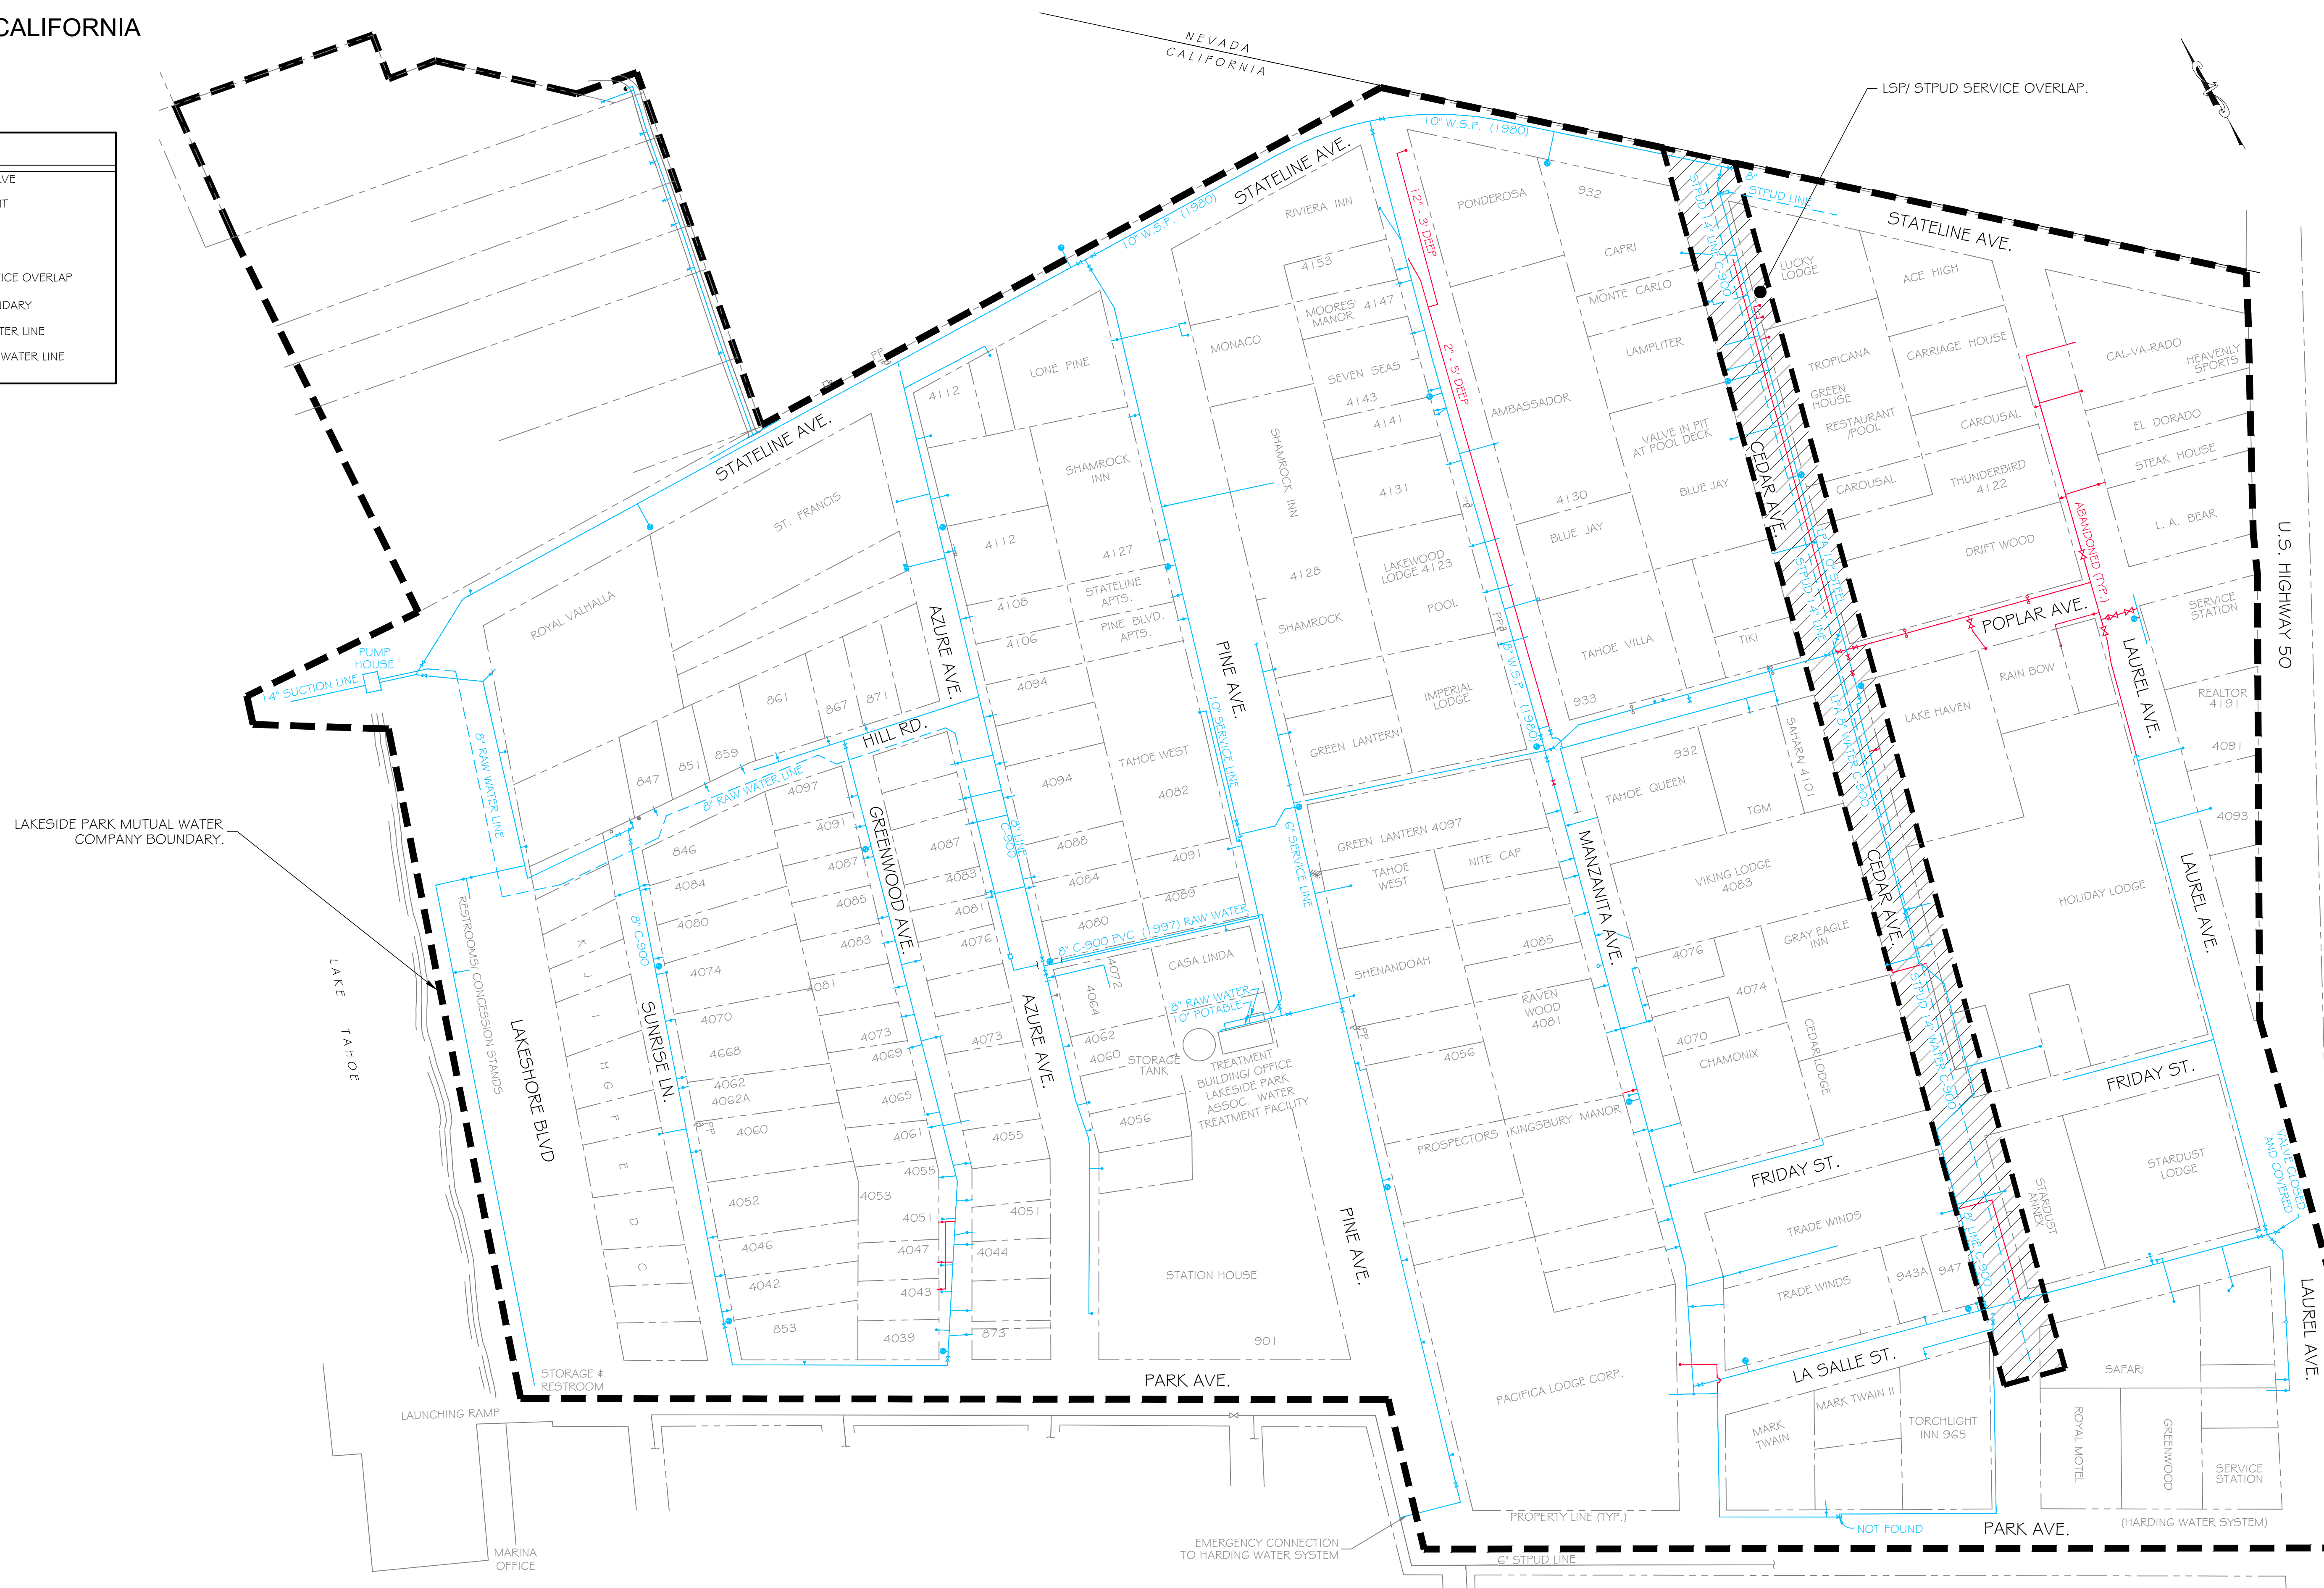

WATER DISTRIBUTION SYSTEM
LAKESIDE PARK
 SOUTH LAKE TAHOE, CALIFORNIA

LEGEND:

- LSP SERVICE VALVE
- LSP FIRE HYDRANT
- UTILITY BOX
- POWER POLE
- LSP/STPUD SERVICE OVERLAP
- LSP WATER BOUNDARY
- LSP EXISTING WATER LINE
- LSP ABANDONED WATER LINE

SITE OVERVIEW
 SCALE: 1" = 100'-0"