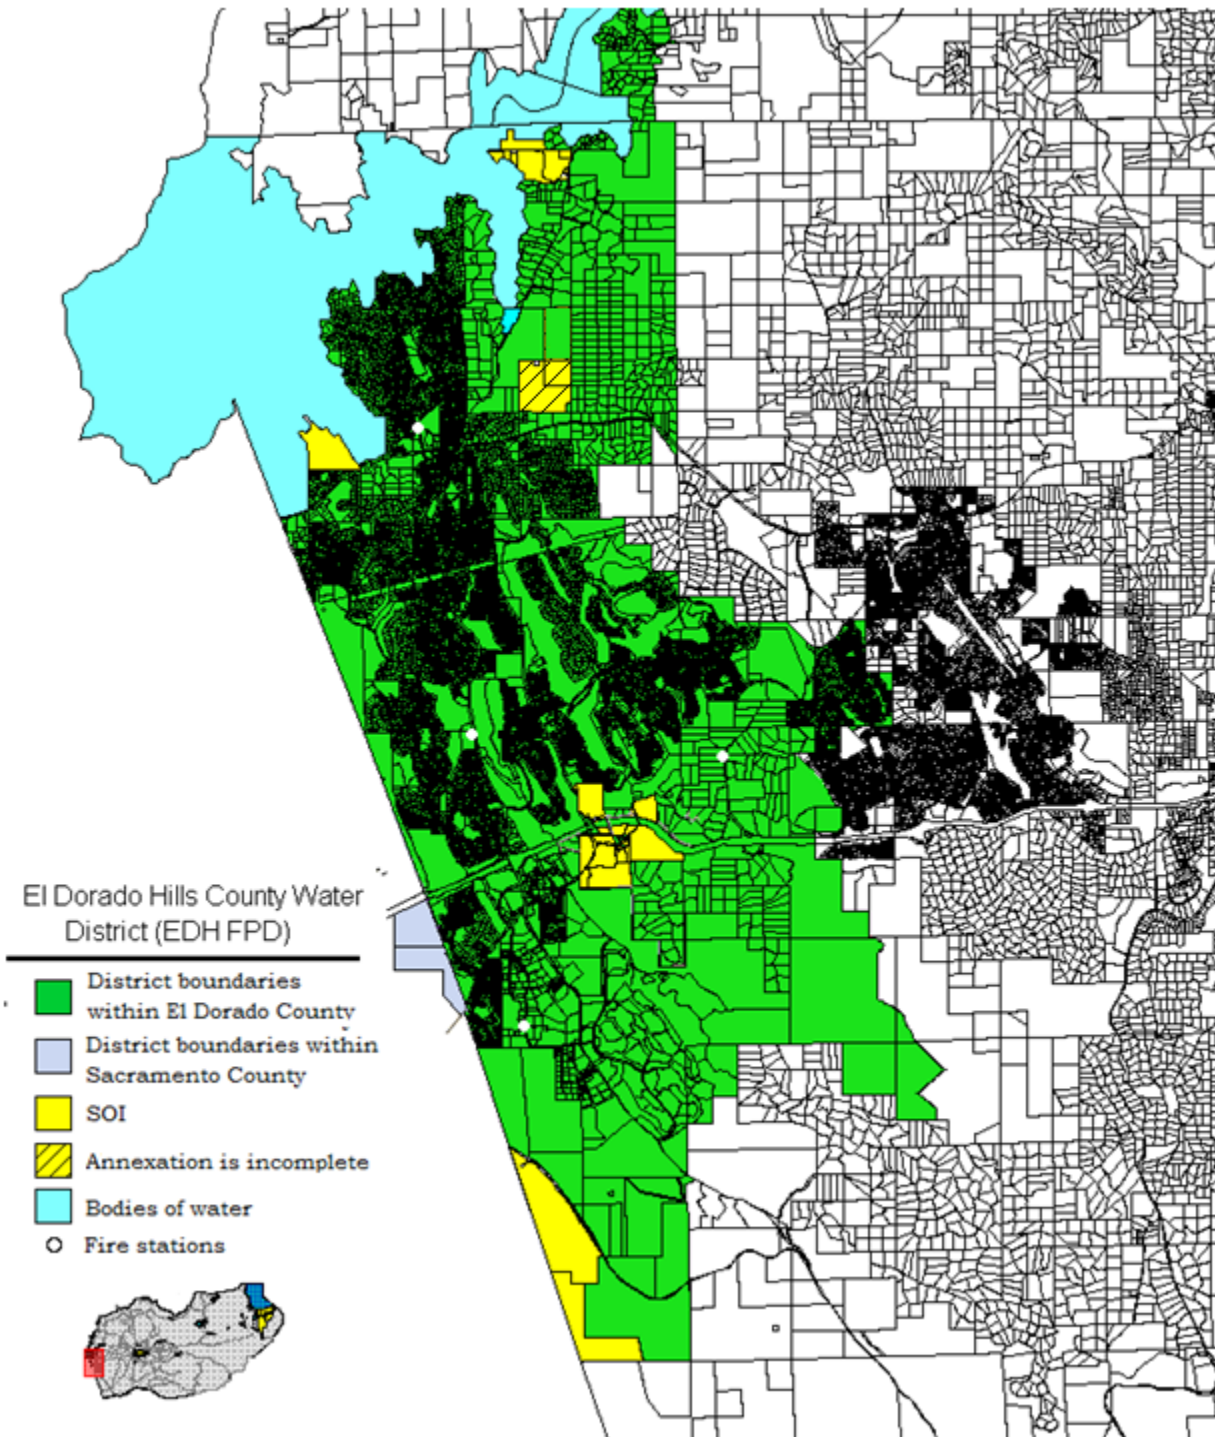

APPROVED

MAP 1

EL DORADO HILLS COUNTY WATER DISTRICT