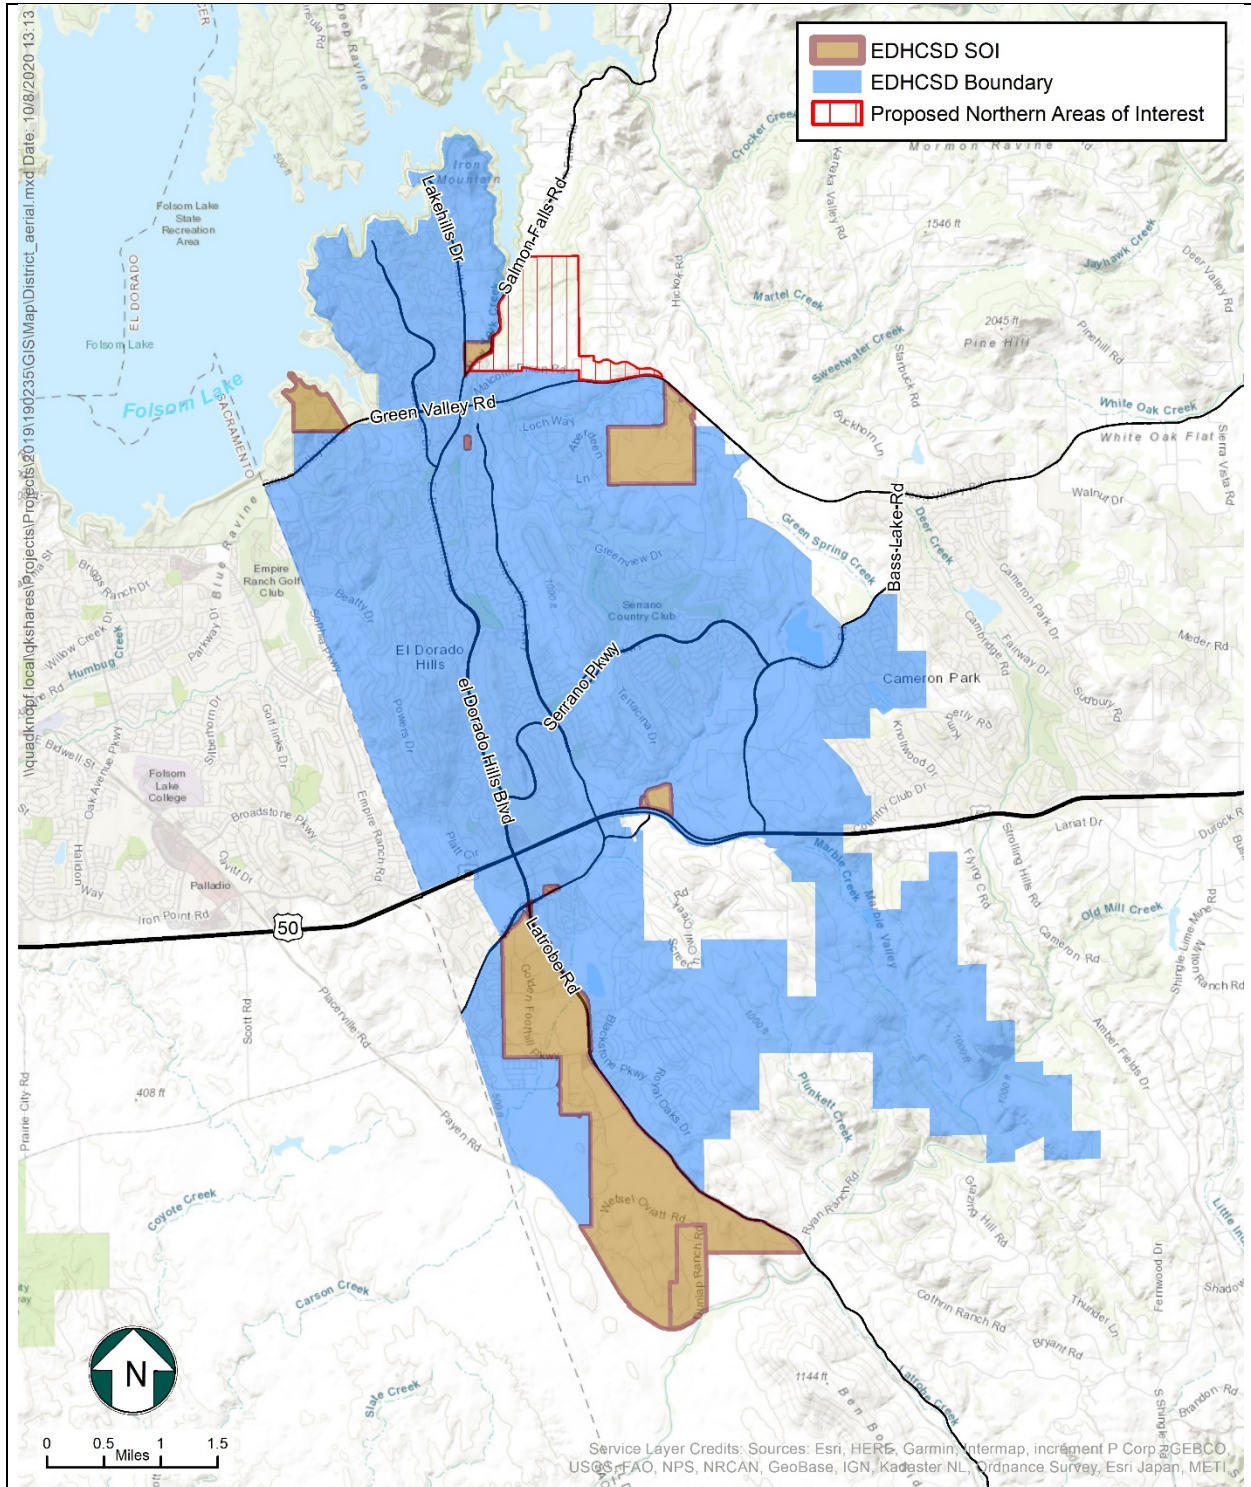

DRAFT
El Dorado Hills CSD Sphere of Influence Update
LAFCO Project No. 2018-02
Resolution L-2020-12-B
EXHIBIT A

Figure 1-3
El Dorado Hills Community Services District
Limits, Sphere of Influence, and Northern AOI