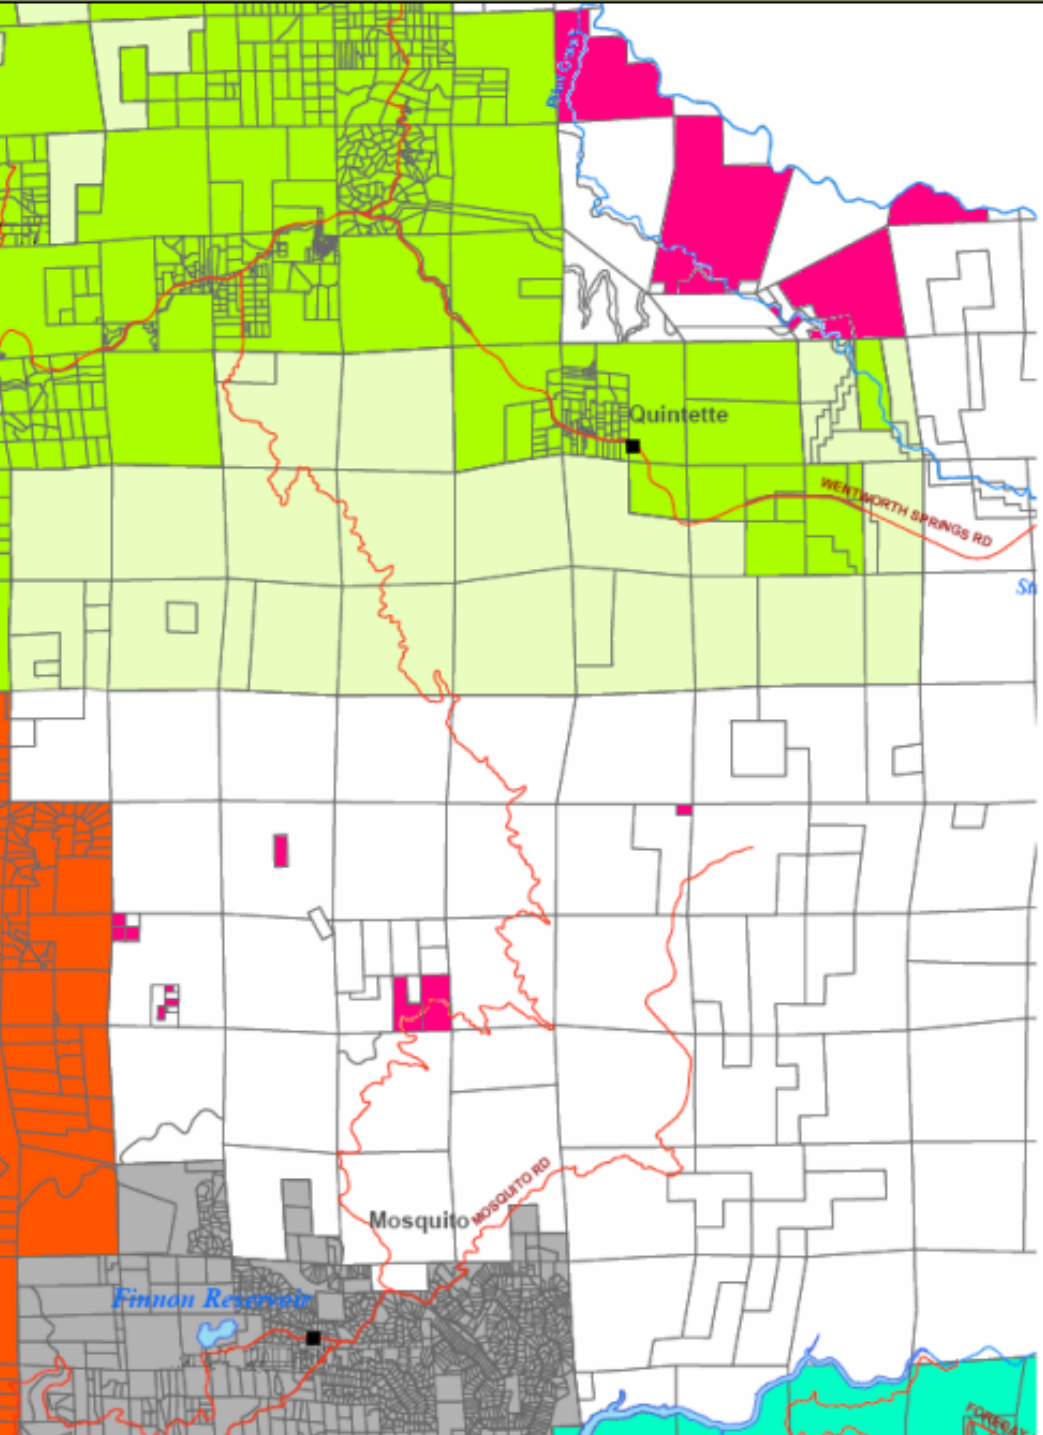

# New or Existing Developed Lands

Outside of Georgetown FPD,  
Garden Valley FPD and Mosquito  
FPD

-  Developed or Soon to be Developed Parcel
-  Fire Station