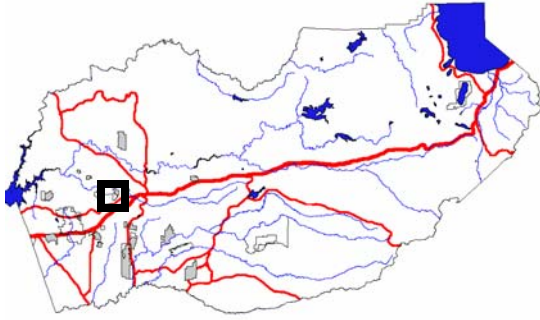

Area of Interest:

Legend:

-  Service Area
-  2009 Sphere of Influence line

Exhibit A – Mortara Circle Community Services District