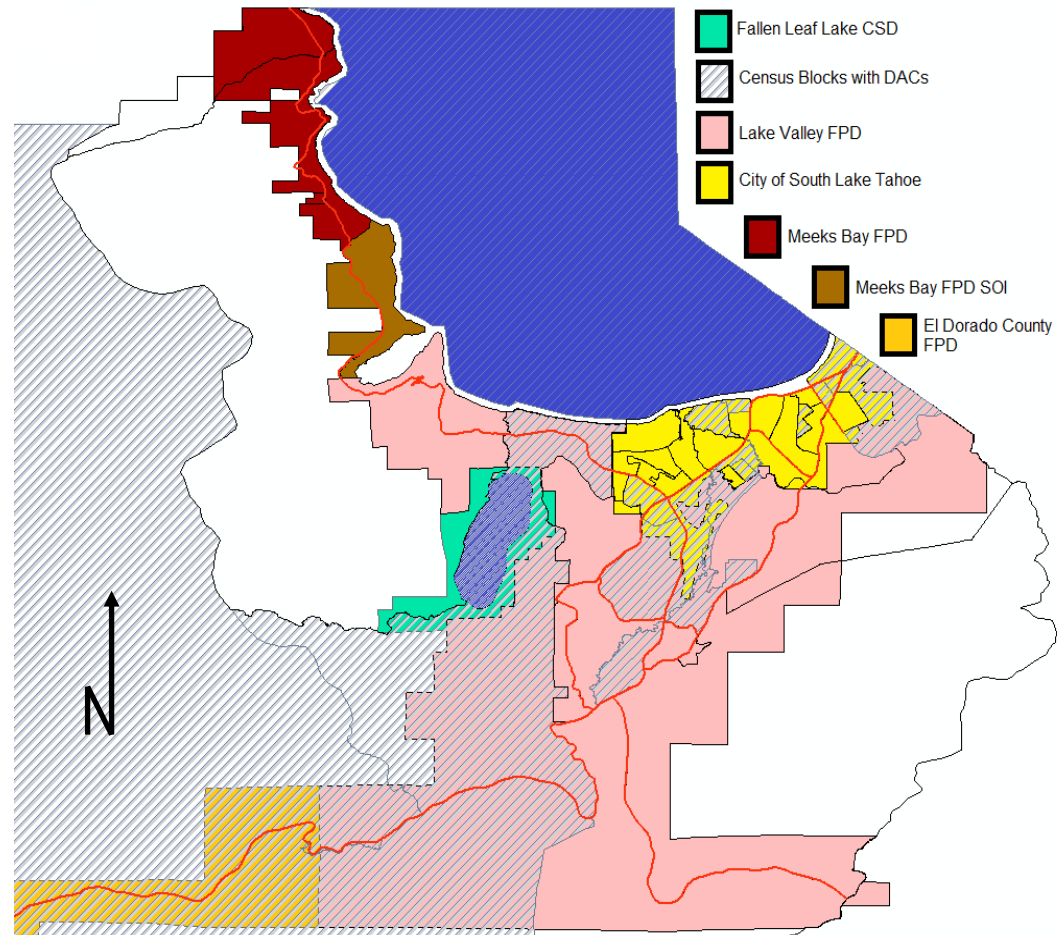

MAP 3

Area of Interest:

Disadvantaged Communities in the Vicinity of Fallen Leaf Lake CSD