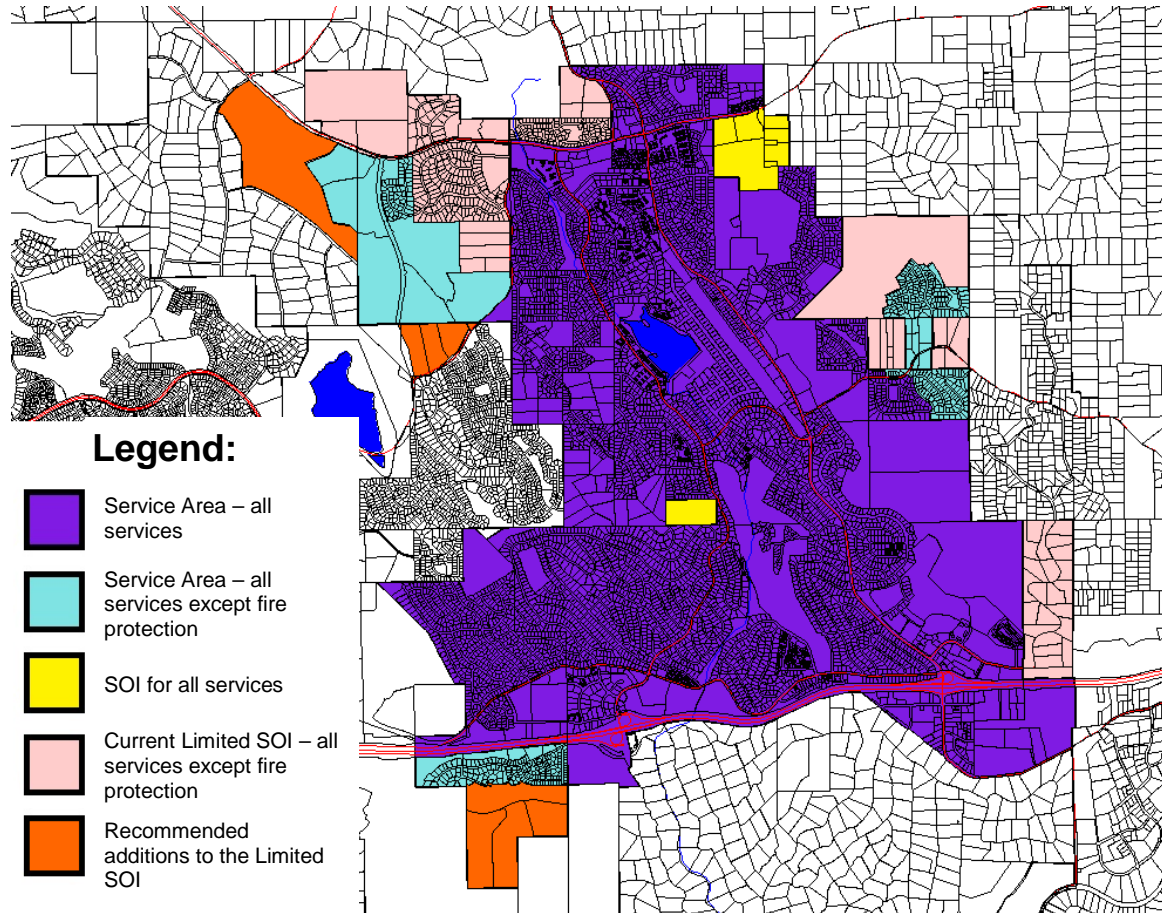

MAP 6

Legend:

-  Service Area – all services
-  Service Area – all services except fire protection
-  SOI for all services
-  Current Limited SOI – all services except fire protection
-  Recommended additions to the Limited SOI

Recommended Cameron Park Community Services District Sphere of Influence Update