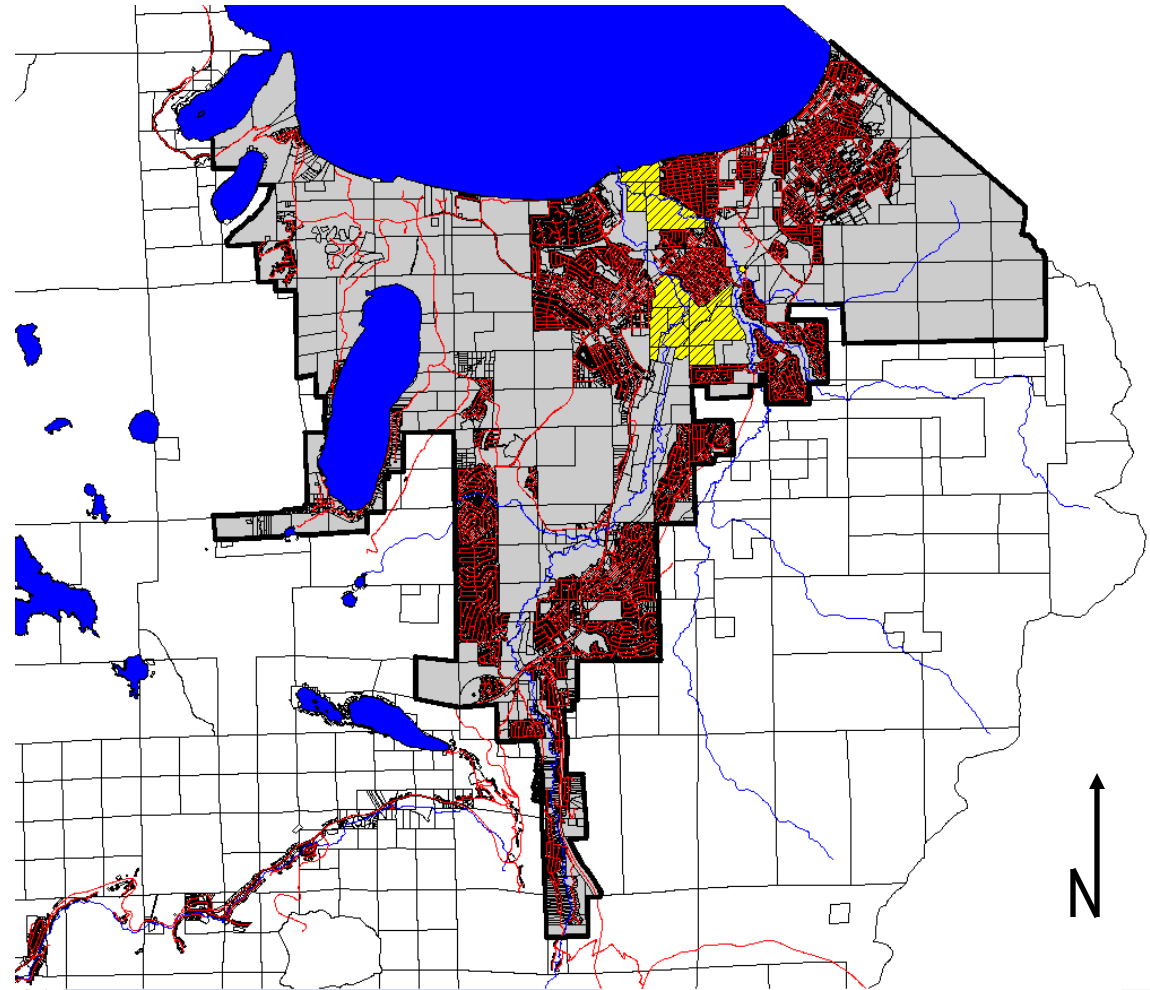

Map 1

Area of Interest:

Legend:

-  Service Area
-  10-Year Sphere of Influence Area
-  20-Year Sphere of Influence line

South Tahoe Public Utility District