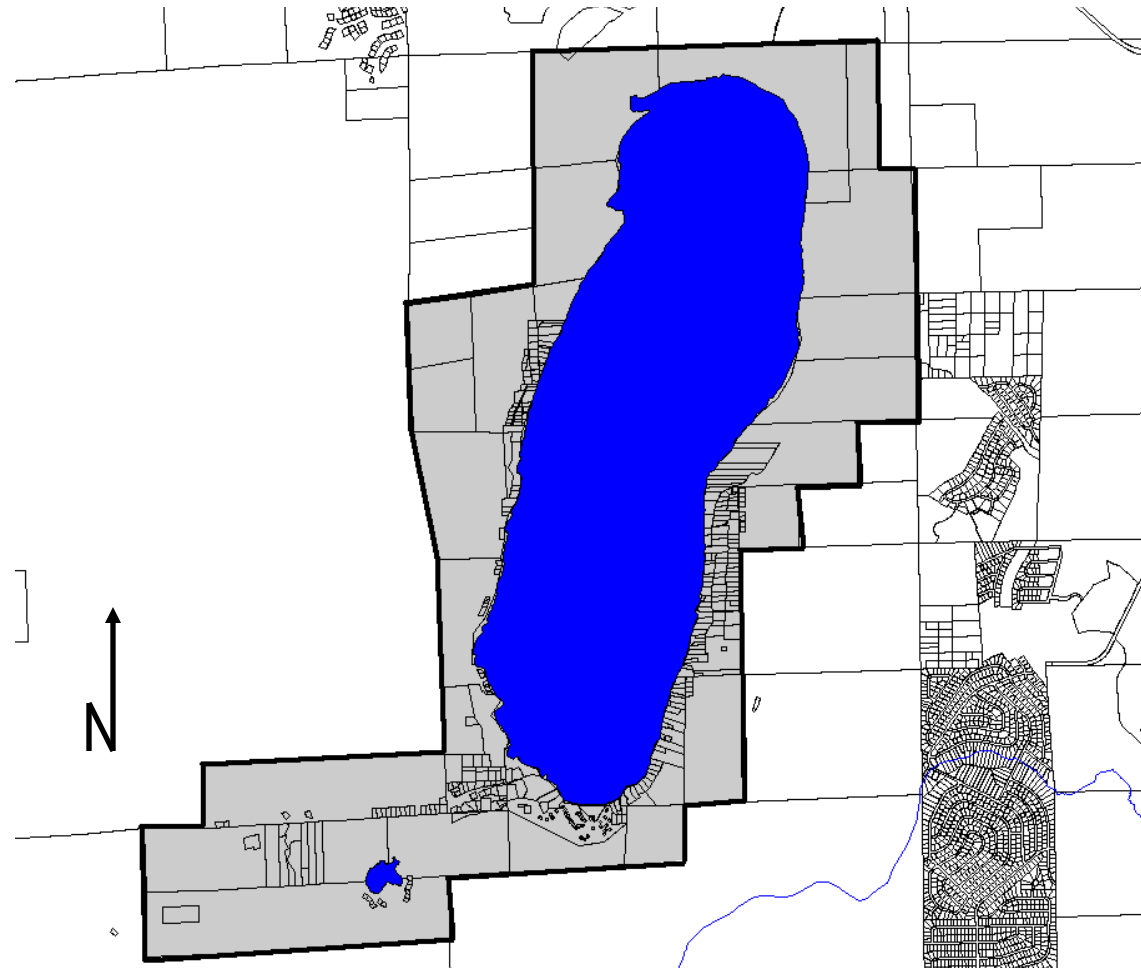

MAP 5

Area of Interest:

Legend:

-  Service Area
-  2013 Sphere of Influence Line

Fallen Leaf Lake Community Services District