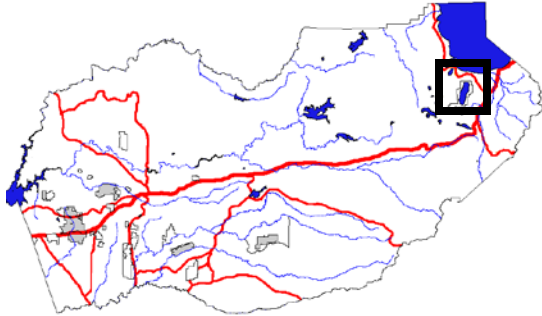

MAP 5

Area of Interest:

Legend:

-  Service Area
-  2013 Sphere of Influence Line

Fallen Leaf Lake Community Services District