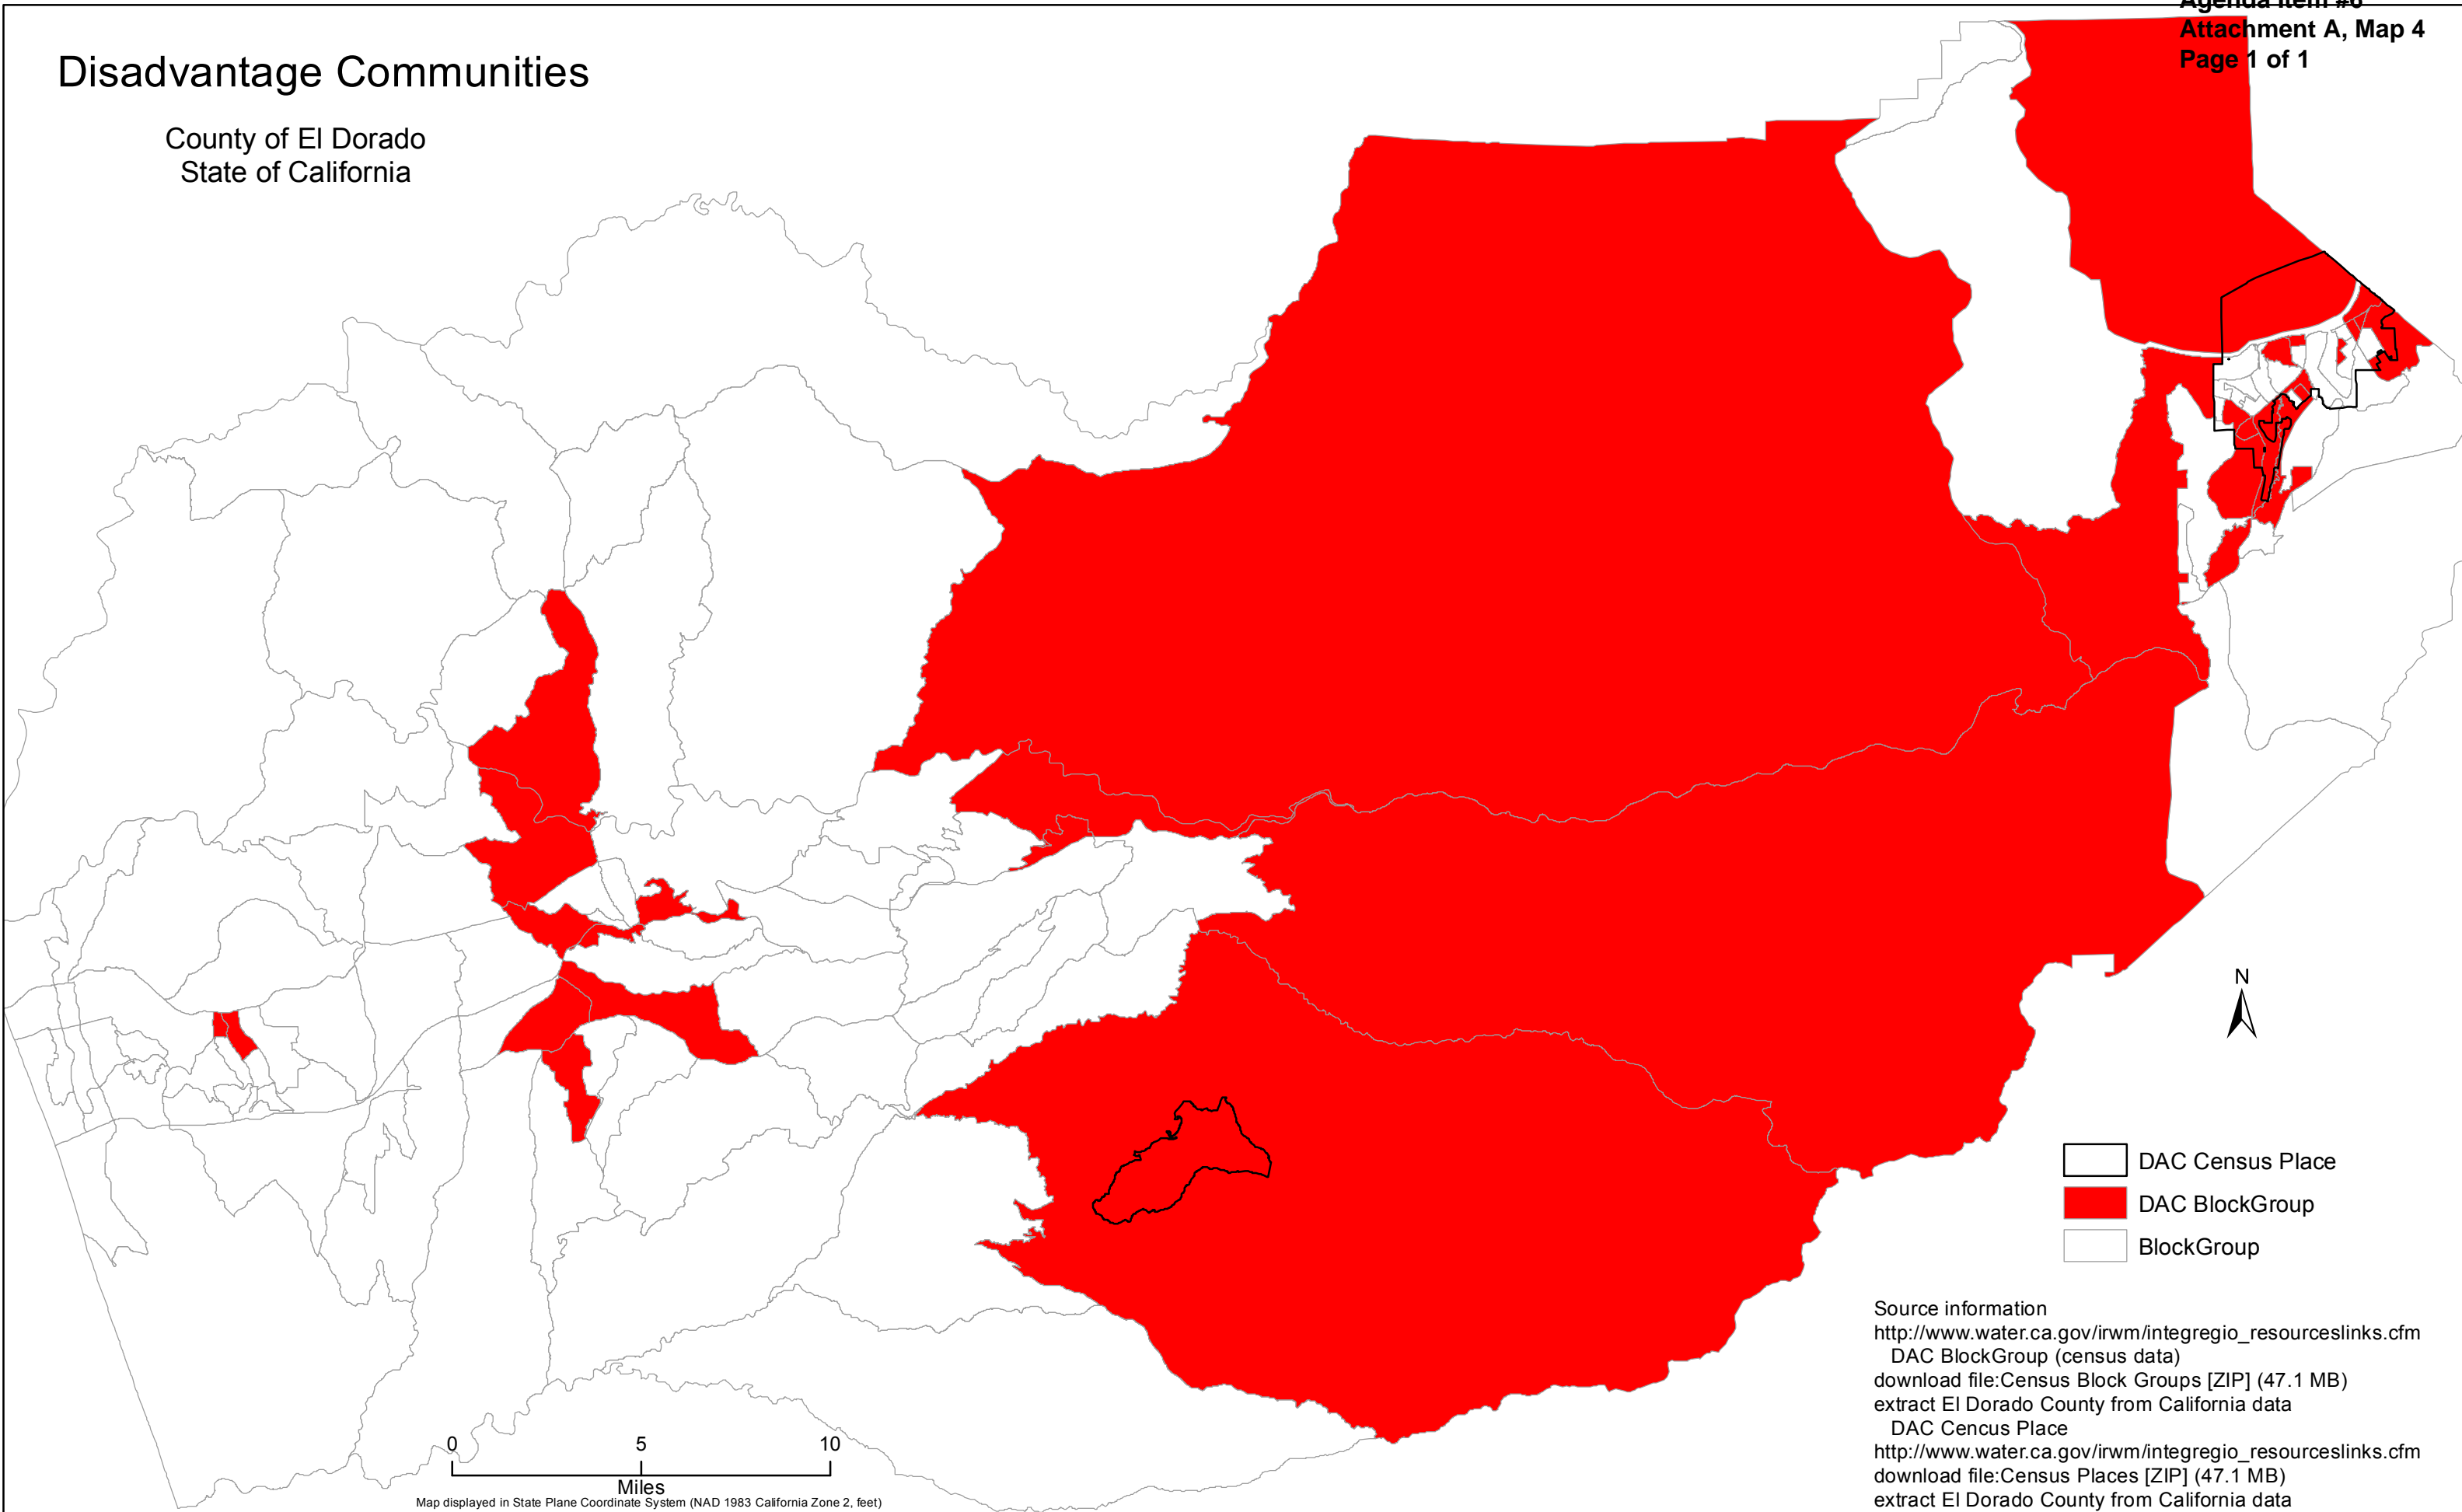

# Disadvantage Communities

County of El Dorado  
State of California

-  DAC Census Place
-  DAC BlockGroup
-  BlockGroup

Source information  
[http://www.water.ca.gov/irwm/integregio\\_resourceslinks.cfm](http://www.water.ca.gov/irwm/integregio_resourceslinks.cfm)  
DAC BlockGroup (census data)  
download file:Census Block Groups [ZIP] (47.1 MB)  
extract El Dorado County from California data  
DAC Census Place  
[http://www.water.ca.gov/irwm/integregio\\_resourceslinks.cfm](http://www.water.ca.gov/irwm/integregio_resourceslinks.cfm)  
download file:Census Places [ZIP] (47.1 MB)  
extract El Dorado County from California data

0 5 10  
Miles  
Map displayed in State Plane Coordinate System (NAD 1983 California Zone 2, feet)