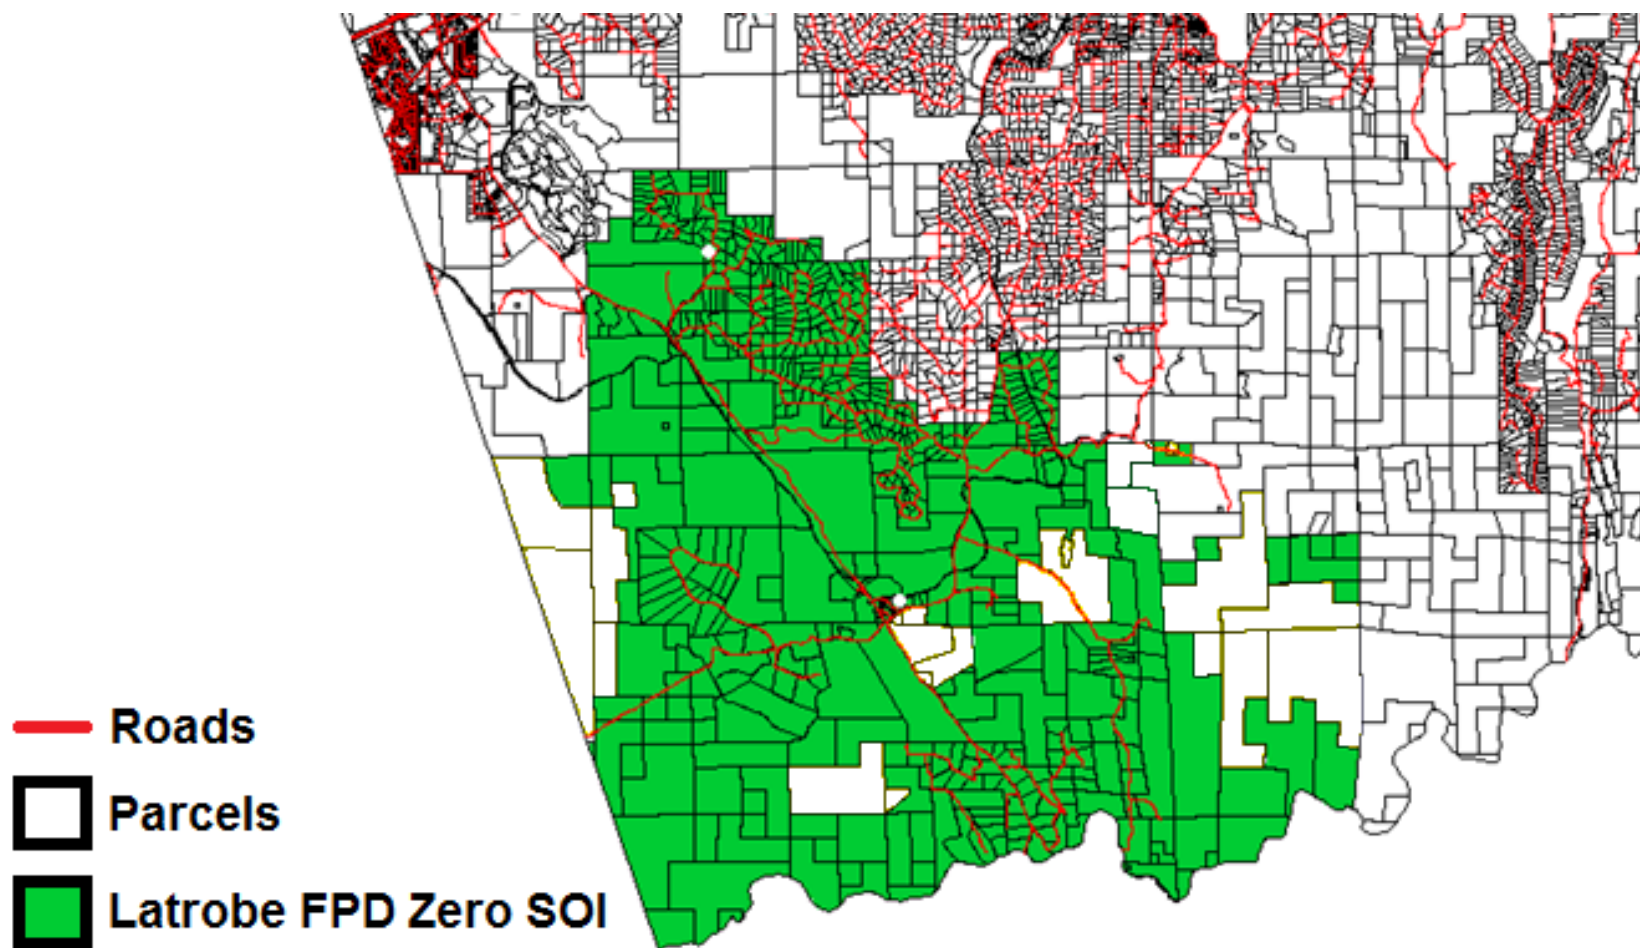

## MAP 11

2014 Latrobe Fire Protection District  
Zero Sphere of Influence