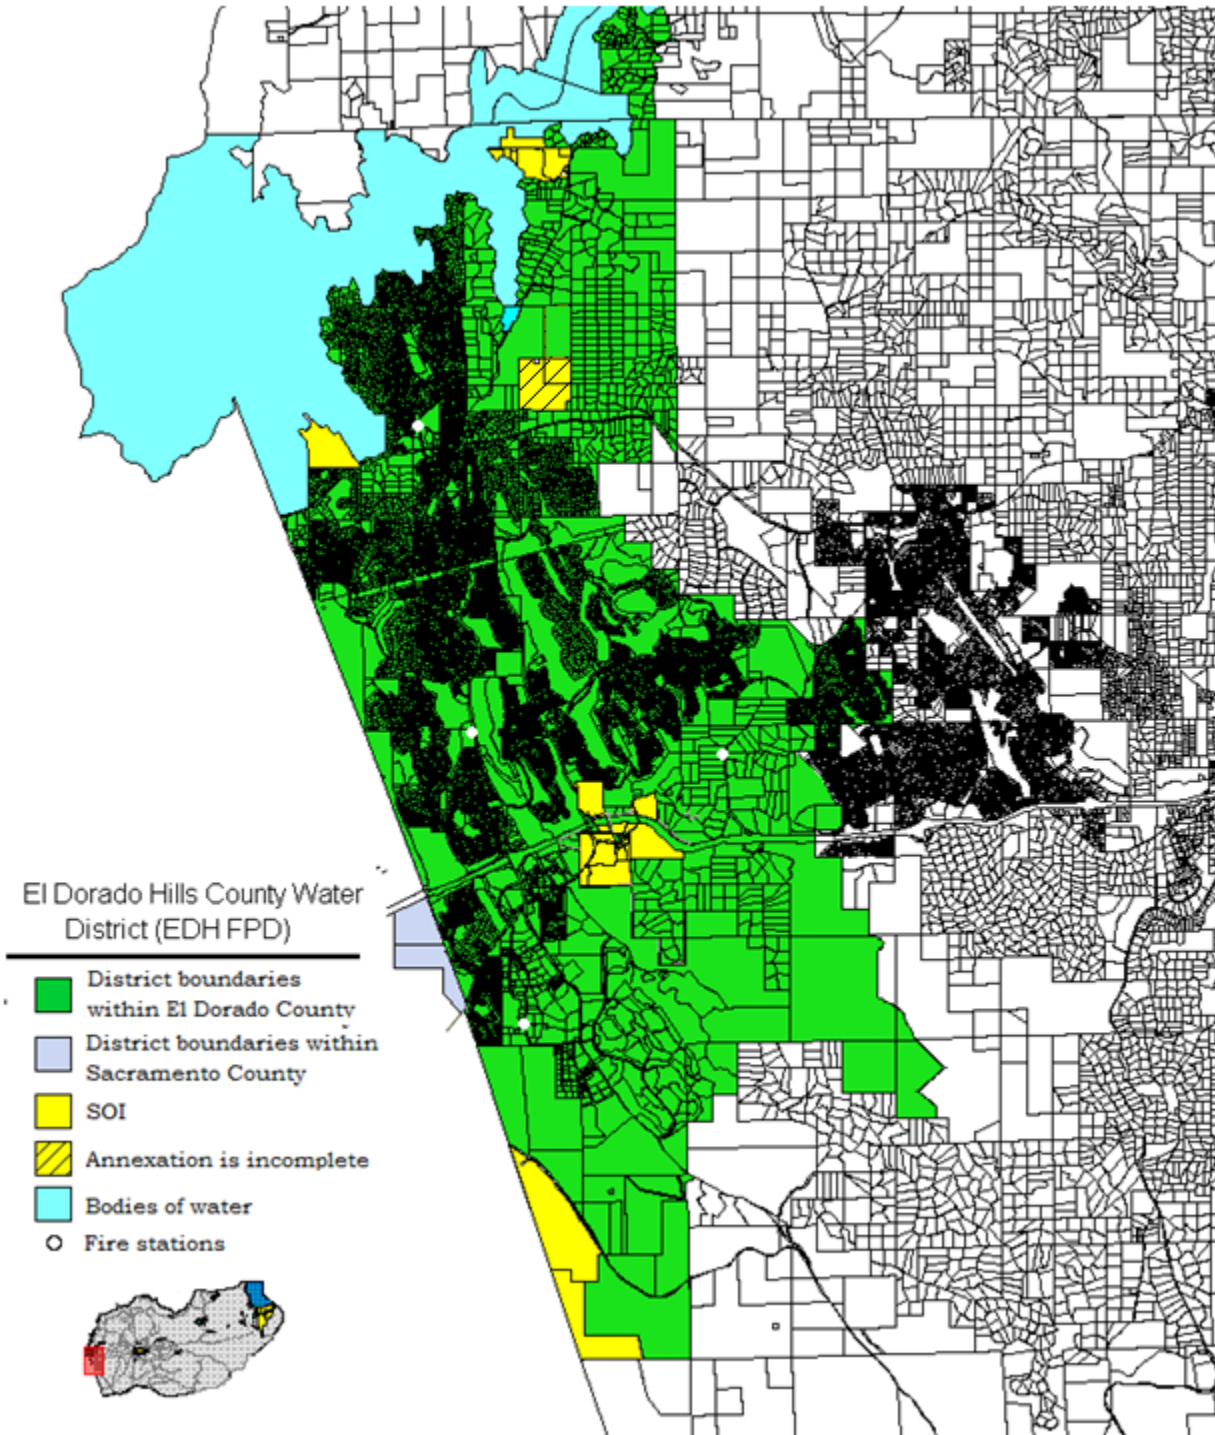

APPROVED 2011 MAP 1

EL DORADO HILLS COUNTY WATER DISTRICT