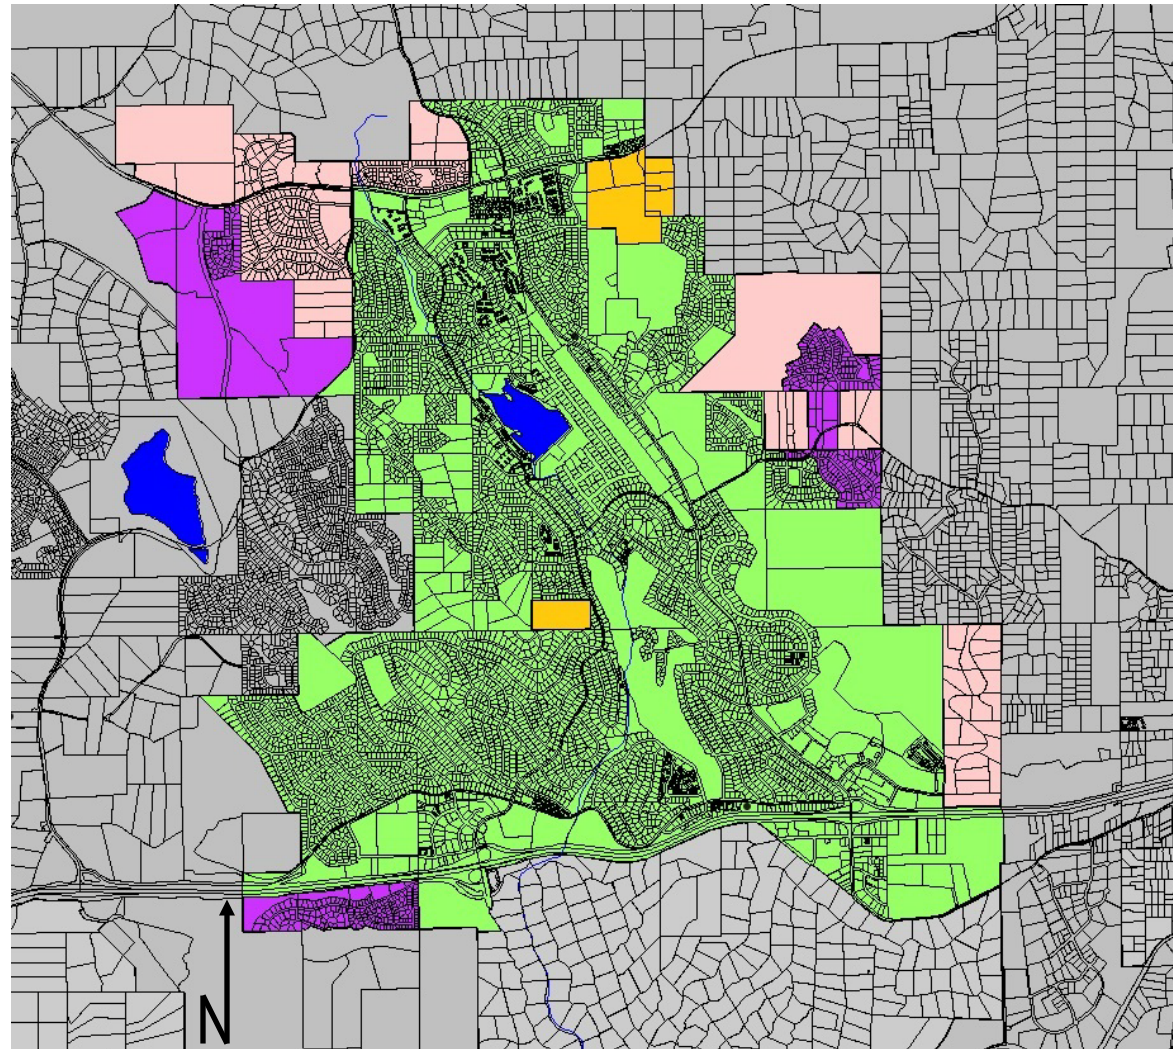

MAP 2

Area of Interest:

Legend:

-  Service Area – all services
-  Service Area – all services except fire protection
-  2008 Sphere of Influence line
-  SOI for all services
-  Limited SOI – all services except fire protection

Cameron Park Community Services District