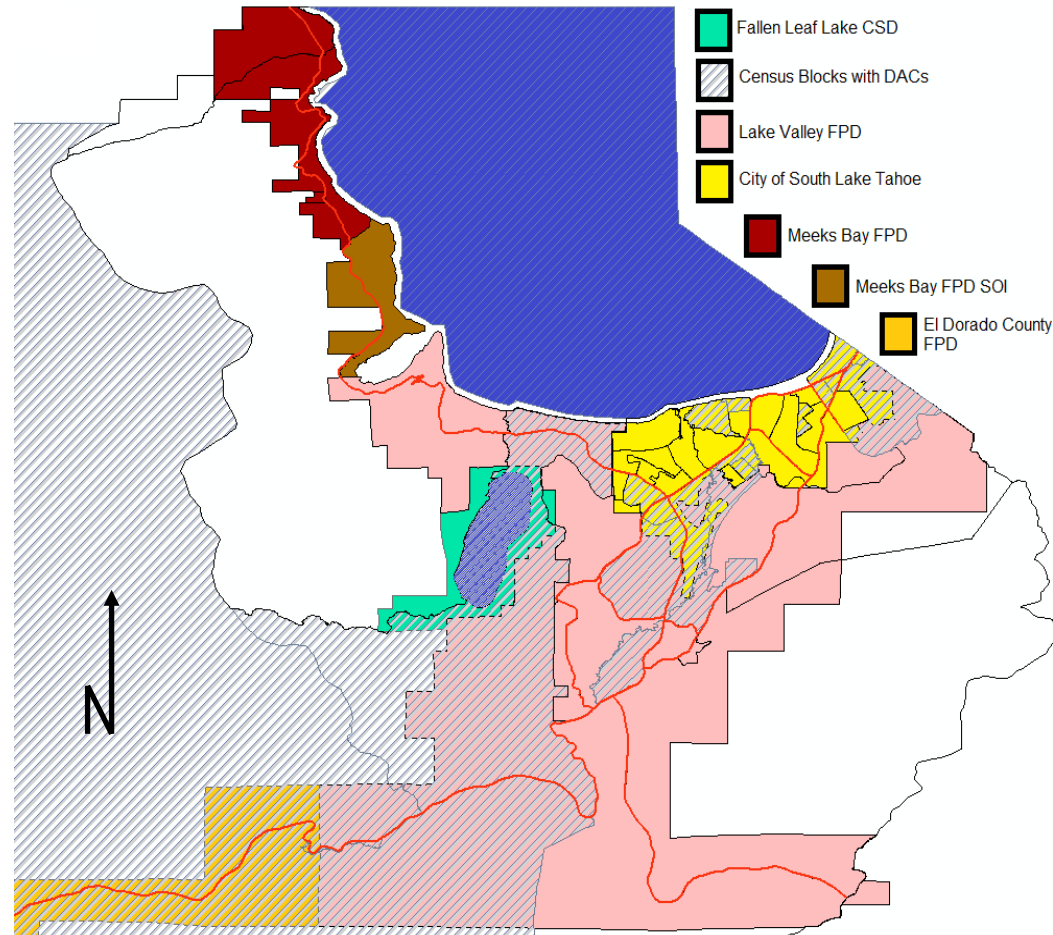

MAP 3

Area of Interest:

Disadvantaged Communities in the Vicinity of Fallen Leaf Lake CSD