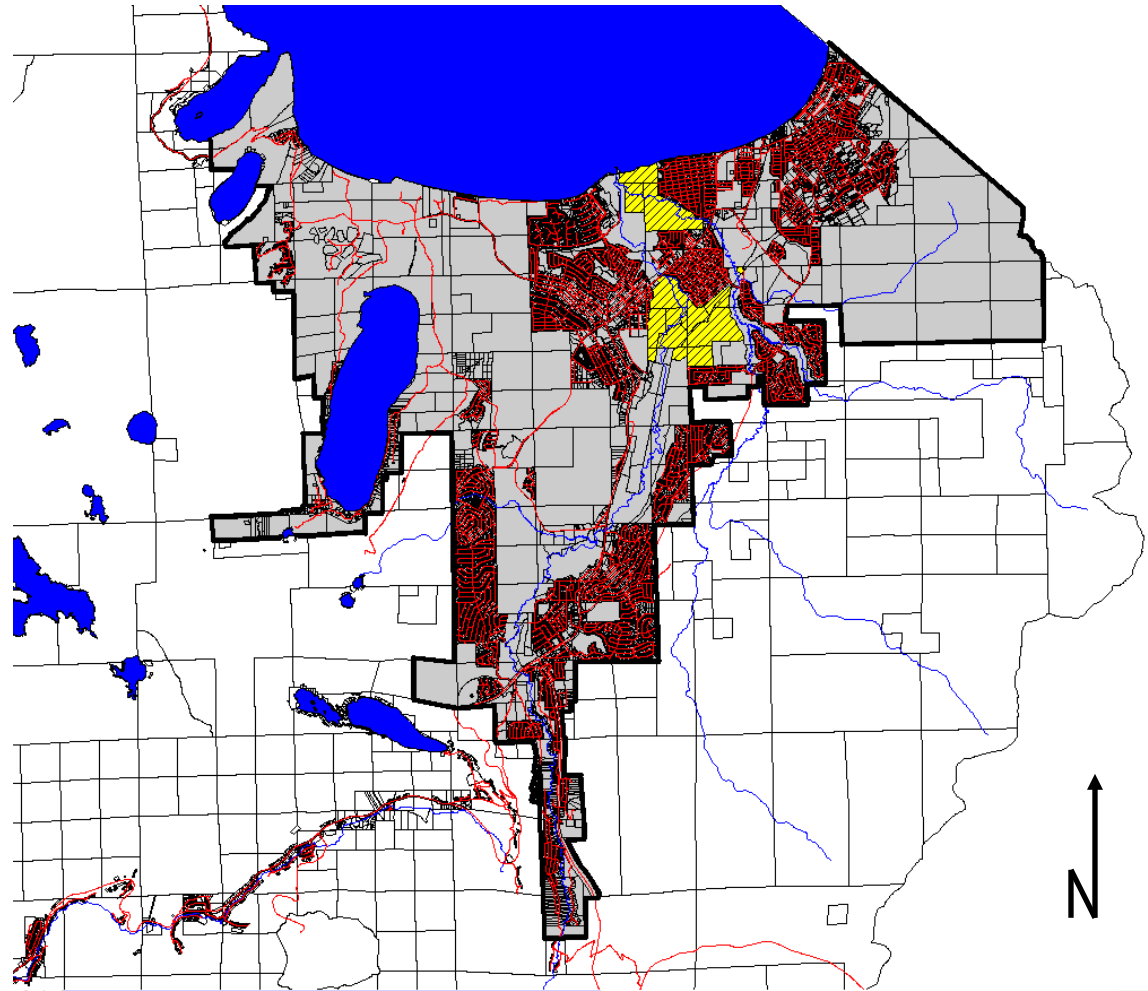

Map 7

Area of Interest:

Legend:

-  Service Area
-  10-Year Sphere of Influence Area
-  20-Year Sphere of Influence line

South Tahoe Public Utility District Sphere of Influence