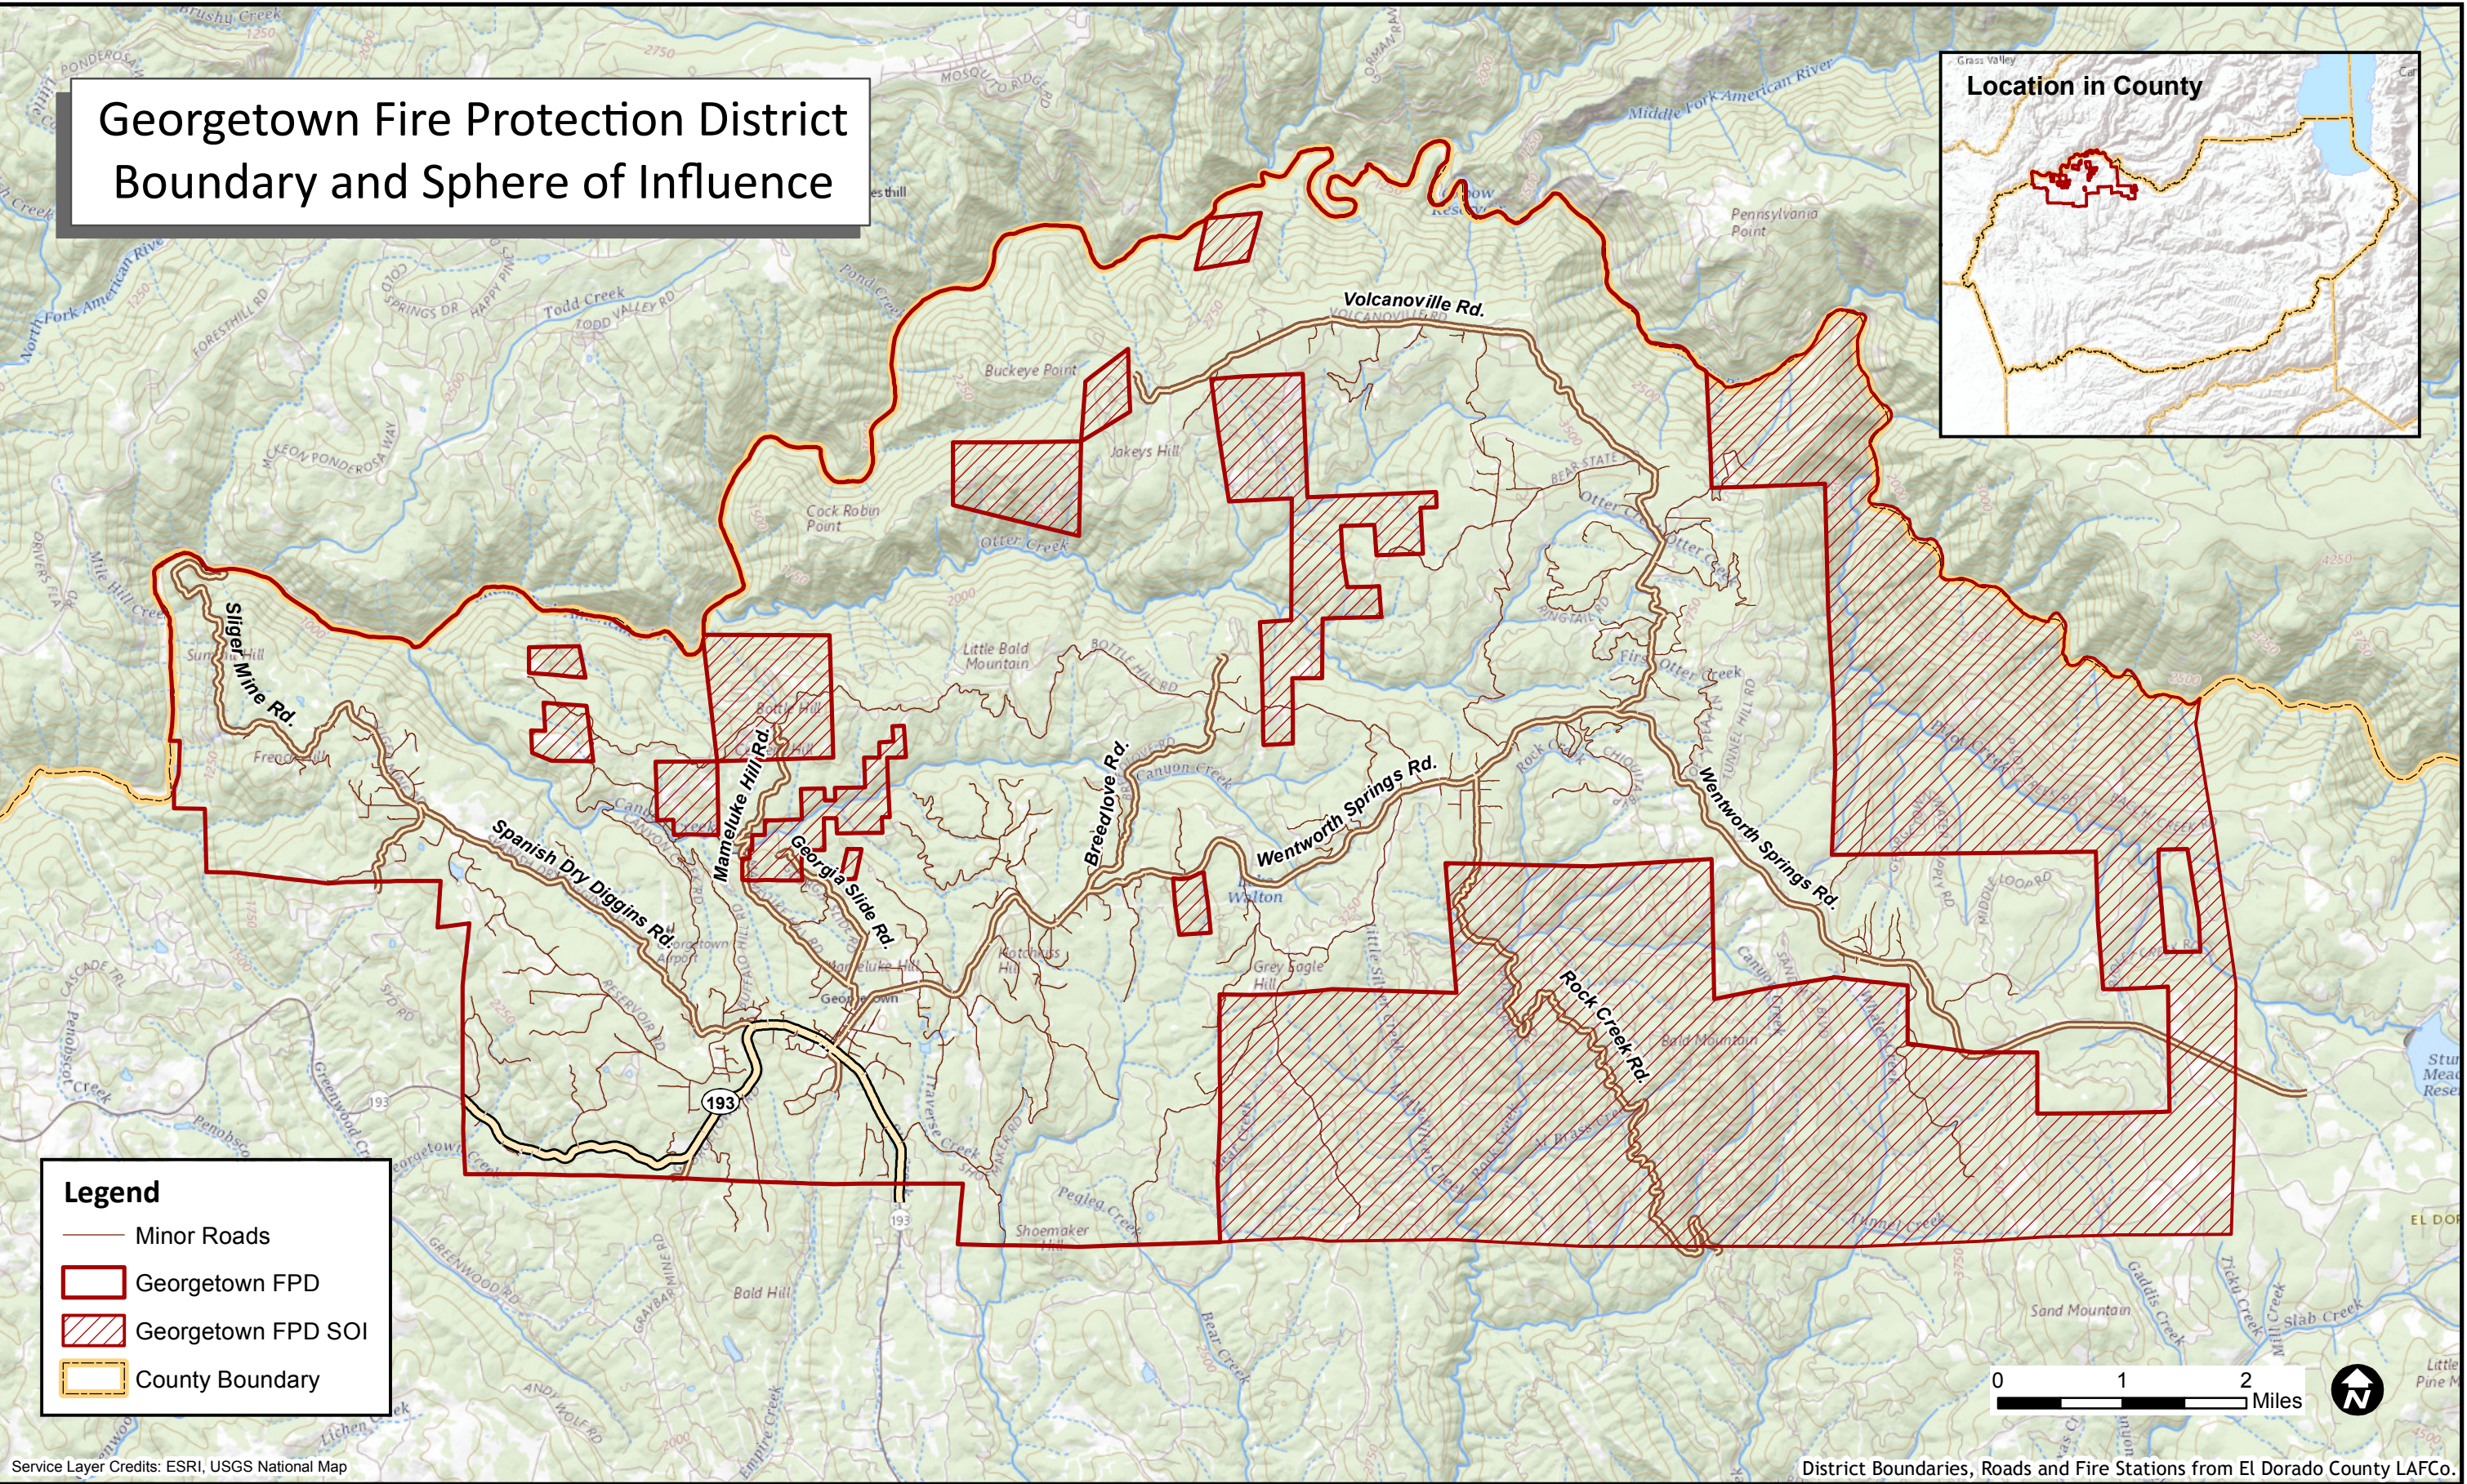

LAFCO RESOLUTION L-2022-02  
EXHIBIT A - MAP 7

Georgetown Fire Protection District  
Boundary and Sphere of Influence

**Legend**

- Minor Roads
- ▭ Georgetown FPD
- ▨ Georgetown FPD SOI
- ▭ County Boundary

Service Layer Credits: ESRI, USGS National Map

District Boundaries, Roads and Fire Stations from El Dorado County LAFCo.