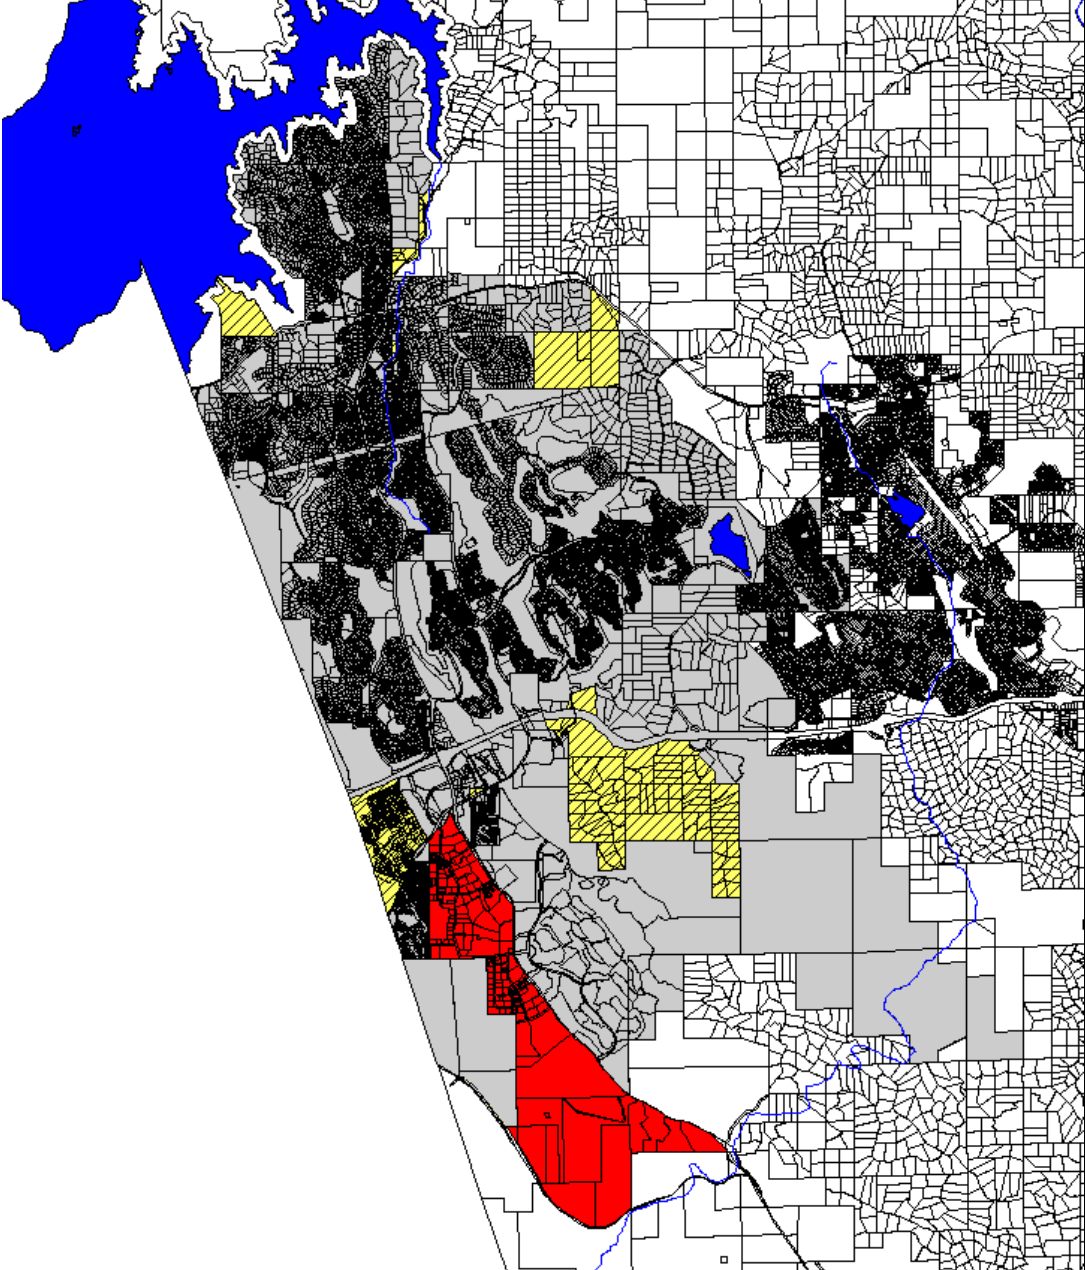

MAP 1

Area of Interest:

Legend:

-  El Dorado Hills CSD
-  EDHCSD 10-Year Sphere of Influence
-  EDHCSD 20-Year Sphere of Influence
-  Rivers and Lakes

**El Dorado Hills Community Services
District**