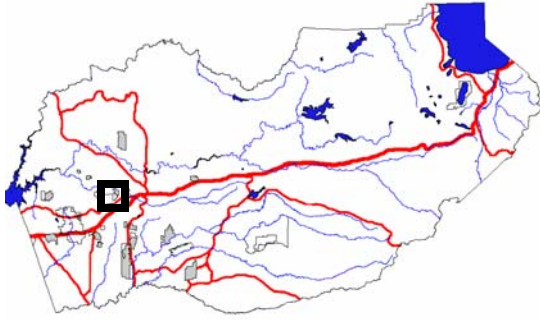

Area of Interest:

Legend:

-  Service Area
-  2007 Sphere of Influence line

Exhibit A – Mortara Circle Community Services District