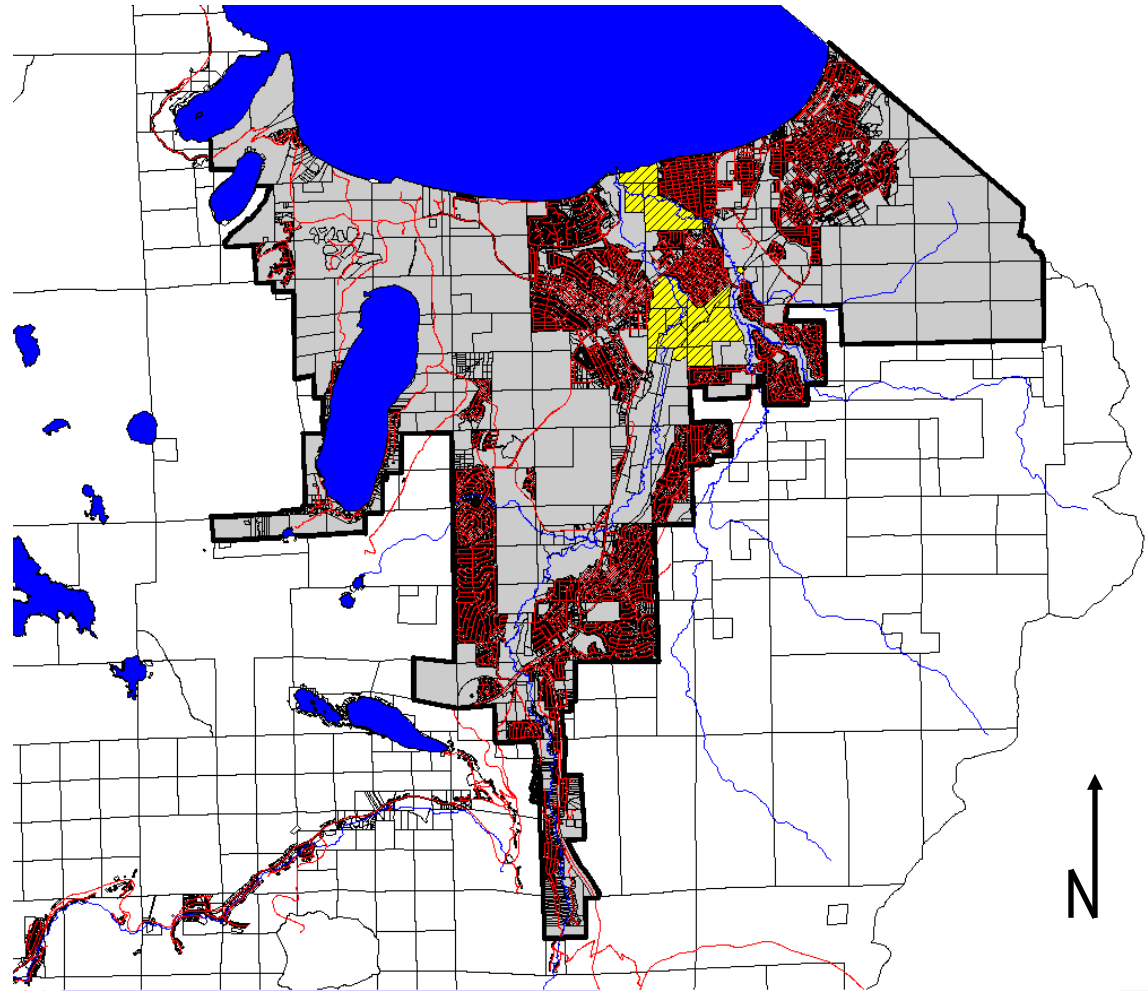

Map 1

Area of Interest:

Legend:

-  Service Area
-  10-Year Sphere of Influence Area
-  20-Year Sphere of Influence line

South Tahoe Public Utility District