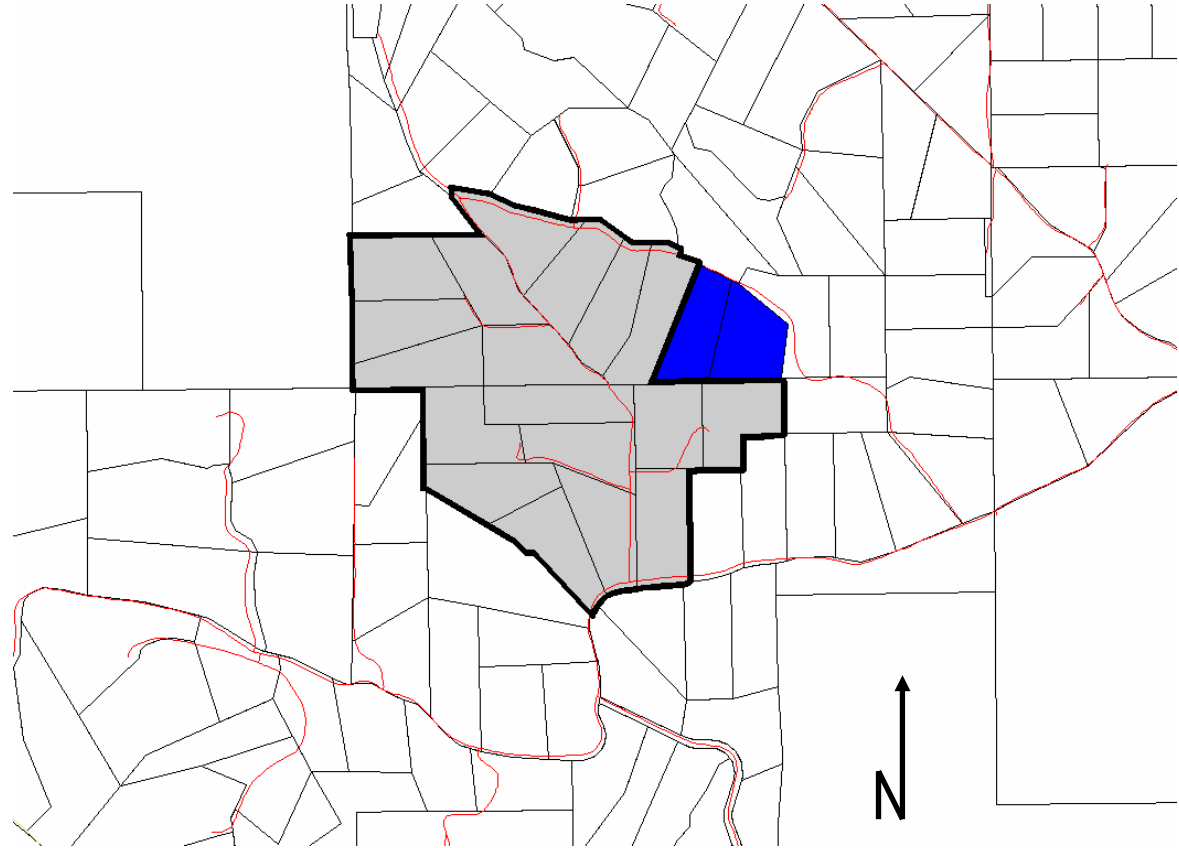

Area of Interest:

Legend:

-  Service Area
-  10-Year Sphere of Influence line
-  20-Year Sphere of Influence Area

Exhibit A – West El Largo Road Community Services District