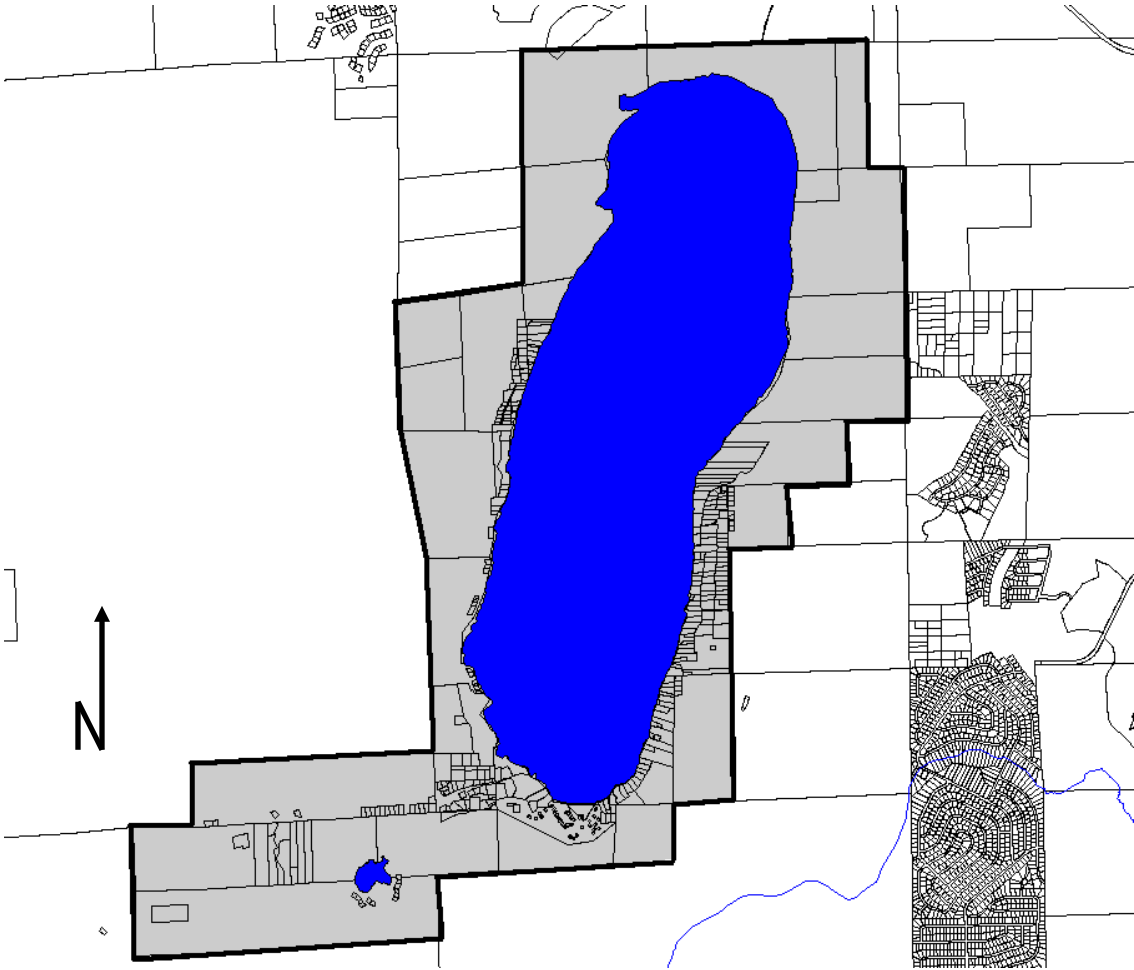

# MAP 5

Area of Interest:

Legend:

- Service Area
- 2013 Sphere of Influence Line

## Fallen Leaf Lake Community Services District