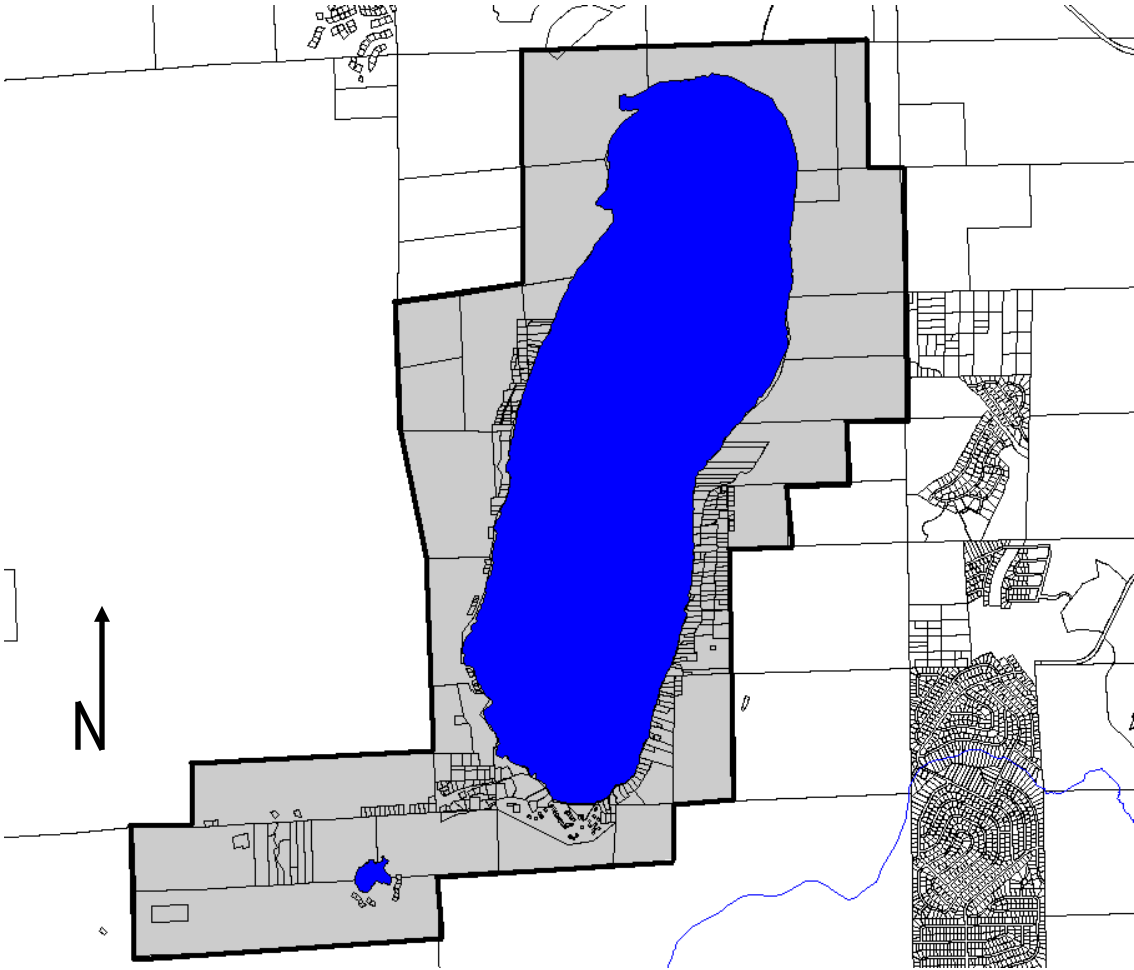

MAP 1

Area of Interest:

Legend:

- Service Area
- 2008 Sphere of Influence Line

Fallen Leaf Lake Community Services District