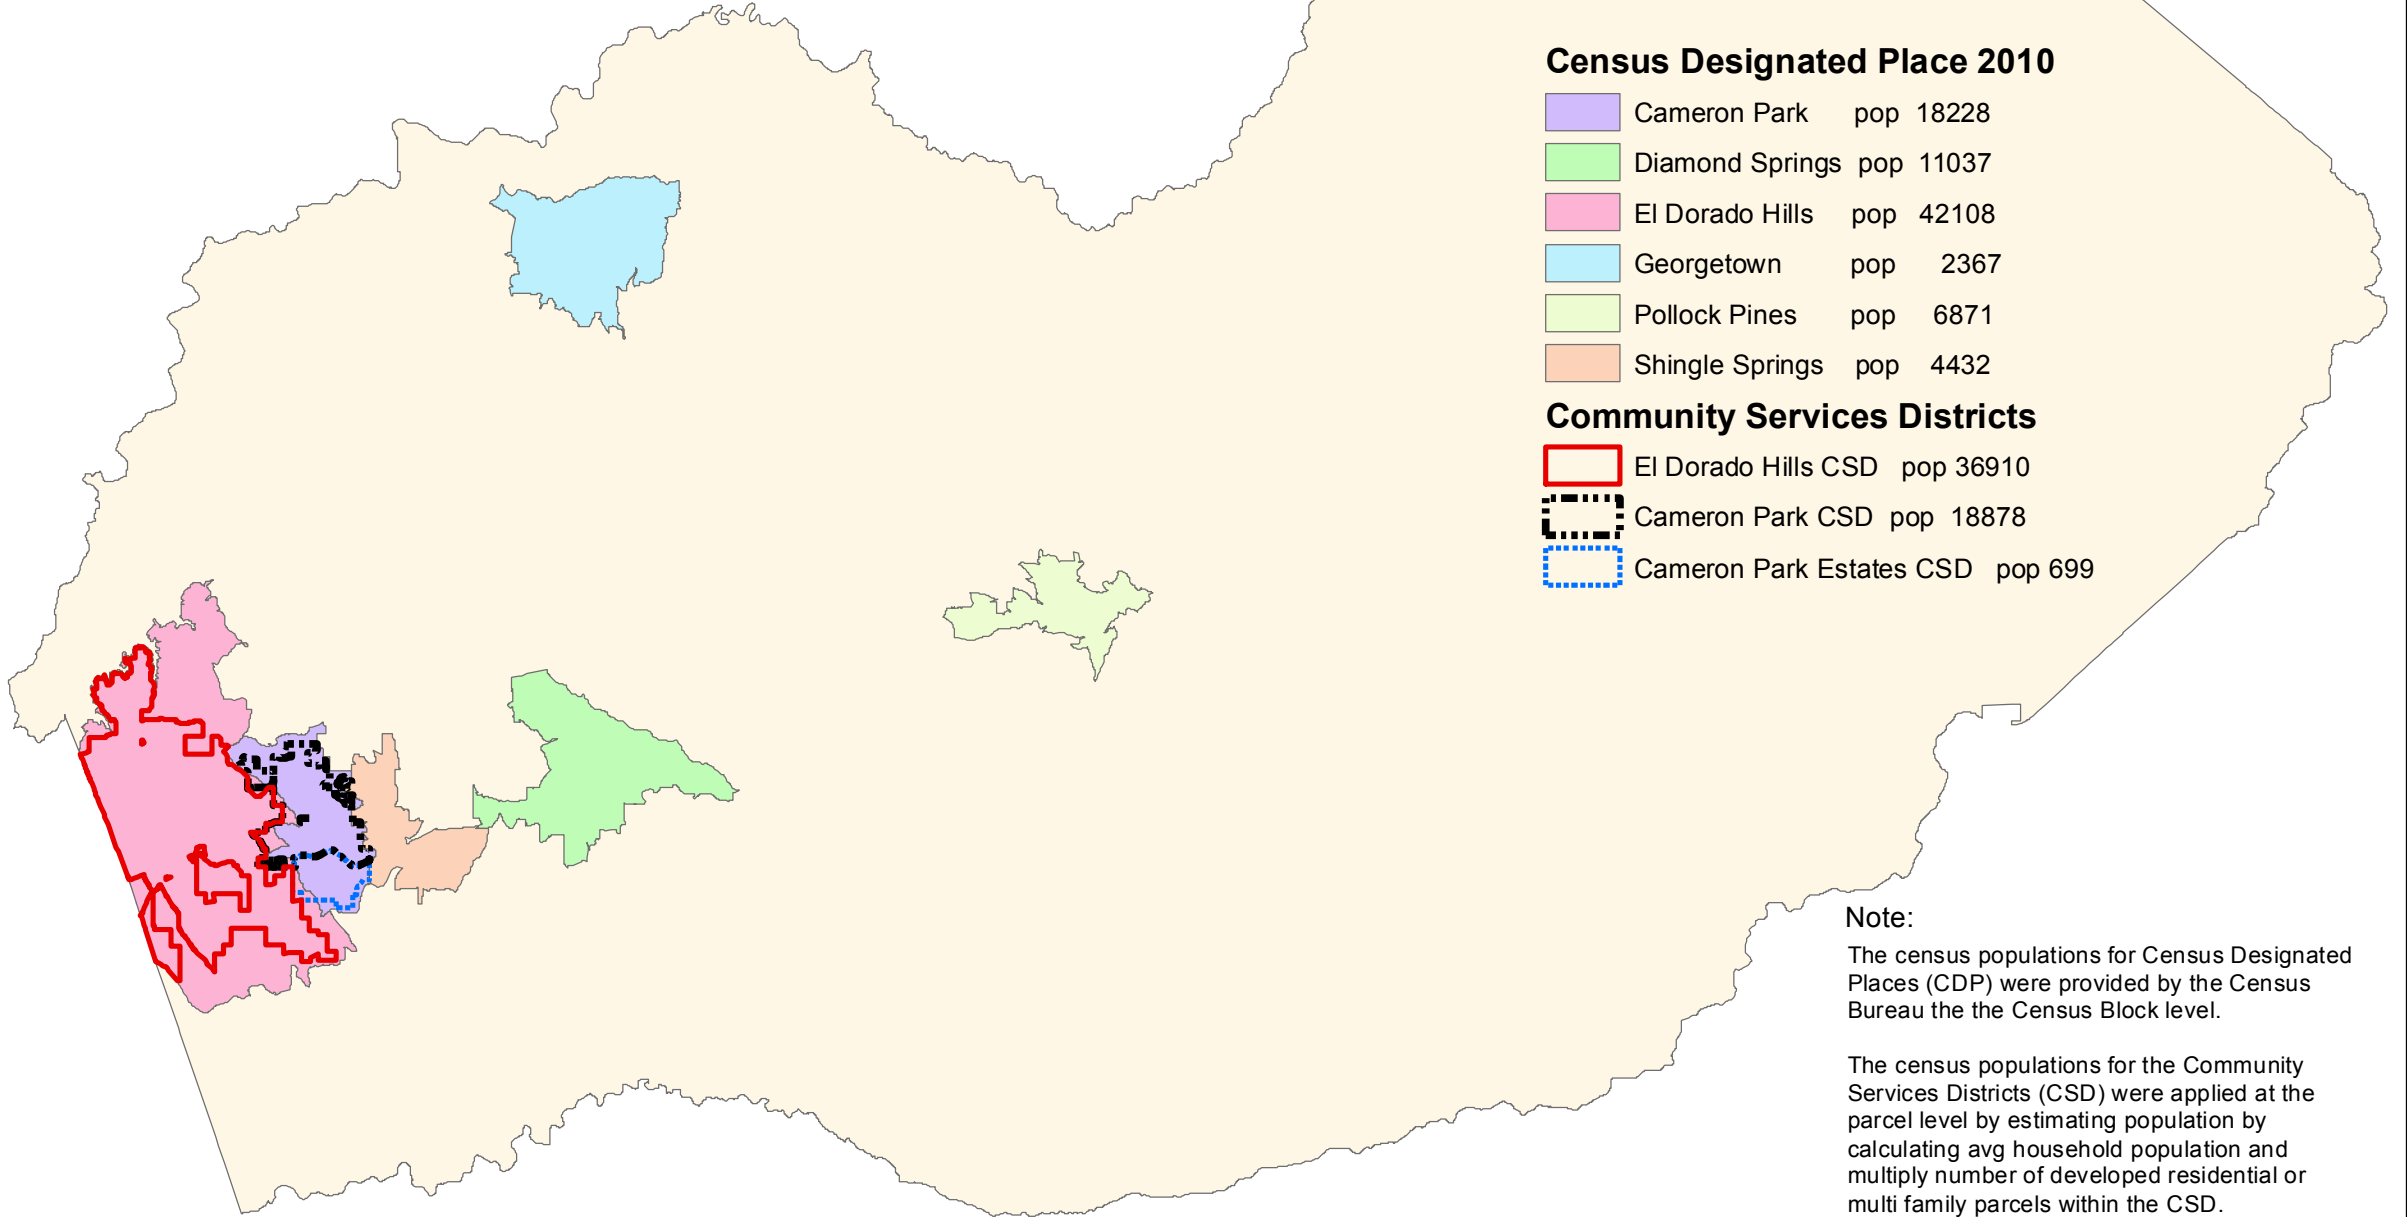

Census Designated Places 2010

County of El Dorado

State of California

Census Designated Place 2010

- Cameron Park pop 18228
- Diamond Springs pop 11037
- El Dorado Hills pop 42108
- Georgetown pop 2367
- Pollock Pines pop 6871
- Shingle Springs pop 4432

Community Services Districts

- El Dorado Hills CSD pop 36910
- Cameron Park CSD pop 18878
- Cameron Park Estates CSD pop 699

Note:

The census populations for Census Designated Places (CDP) were provided by the Census Bureau the the Census Block level.

The census populations for the Community Services Districts (CSD) were applied at the parcel level by estimating population by calculating avg household population and multiply number of developed residential or multi family parcels within the CSD.

NOTES:
PREPARED AT THE REQUEST OF LAFCO Date: 05/03/2011
MAP PREPARED BY: LINDA WRIGHT, Date:05/04/2011
G.I.S. PROJECT ID: gj005789
EL DORADO COUNTY SURVEYOR/G.I.S. DIVISION.
PHONE (530)621-5871 FAX (530)626-8731