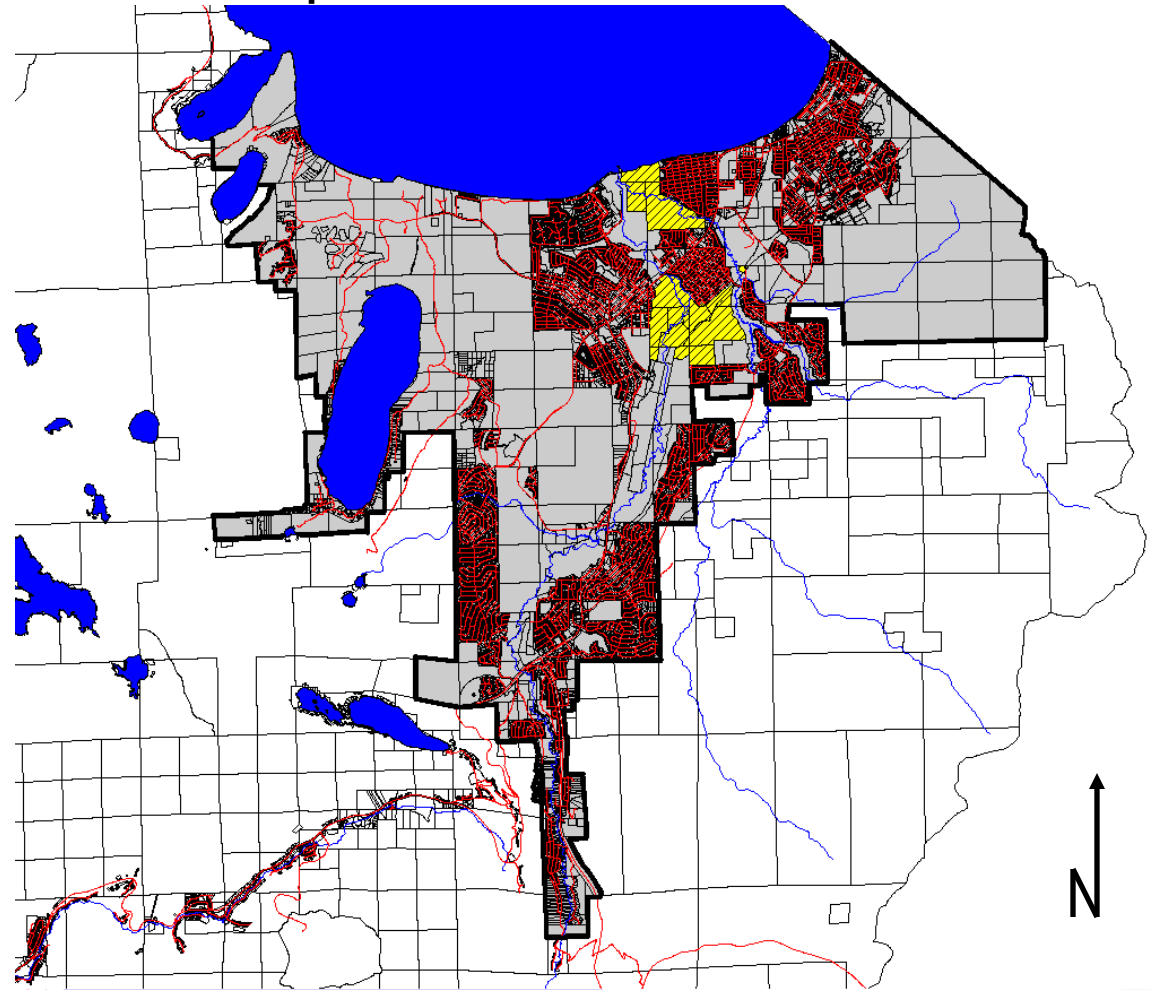

# Map 6

Area of Interest:

Legend:

-  Service Area
-  10-Year Sphere of Influence Area
-  20-Year Sphere of Influence line

## South Tahoe Public Utility District Sphere of Influence