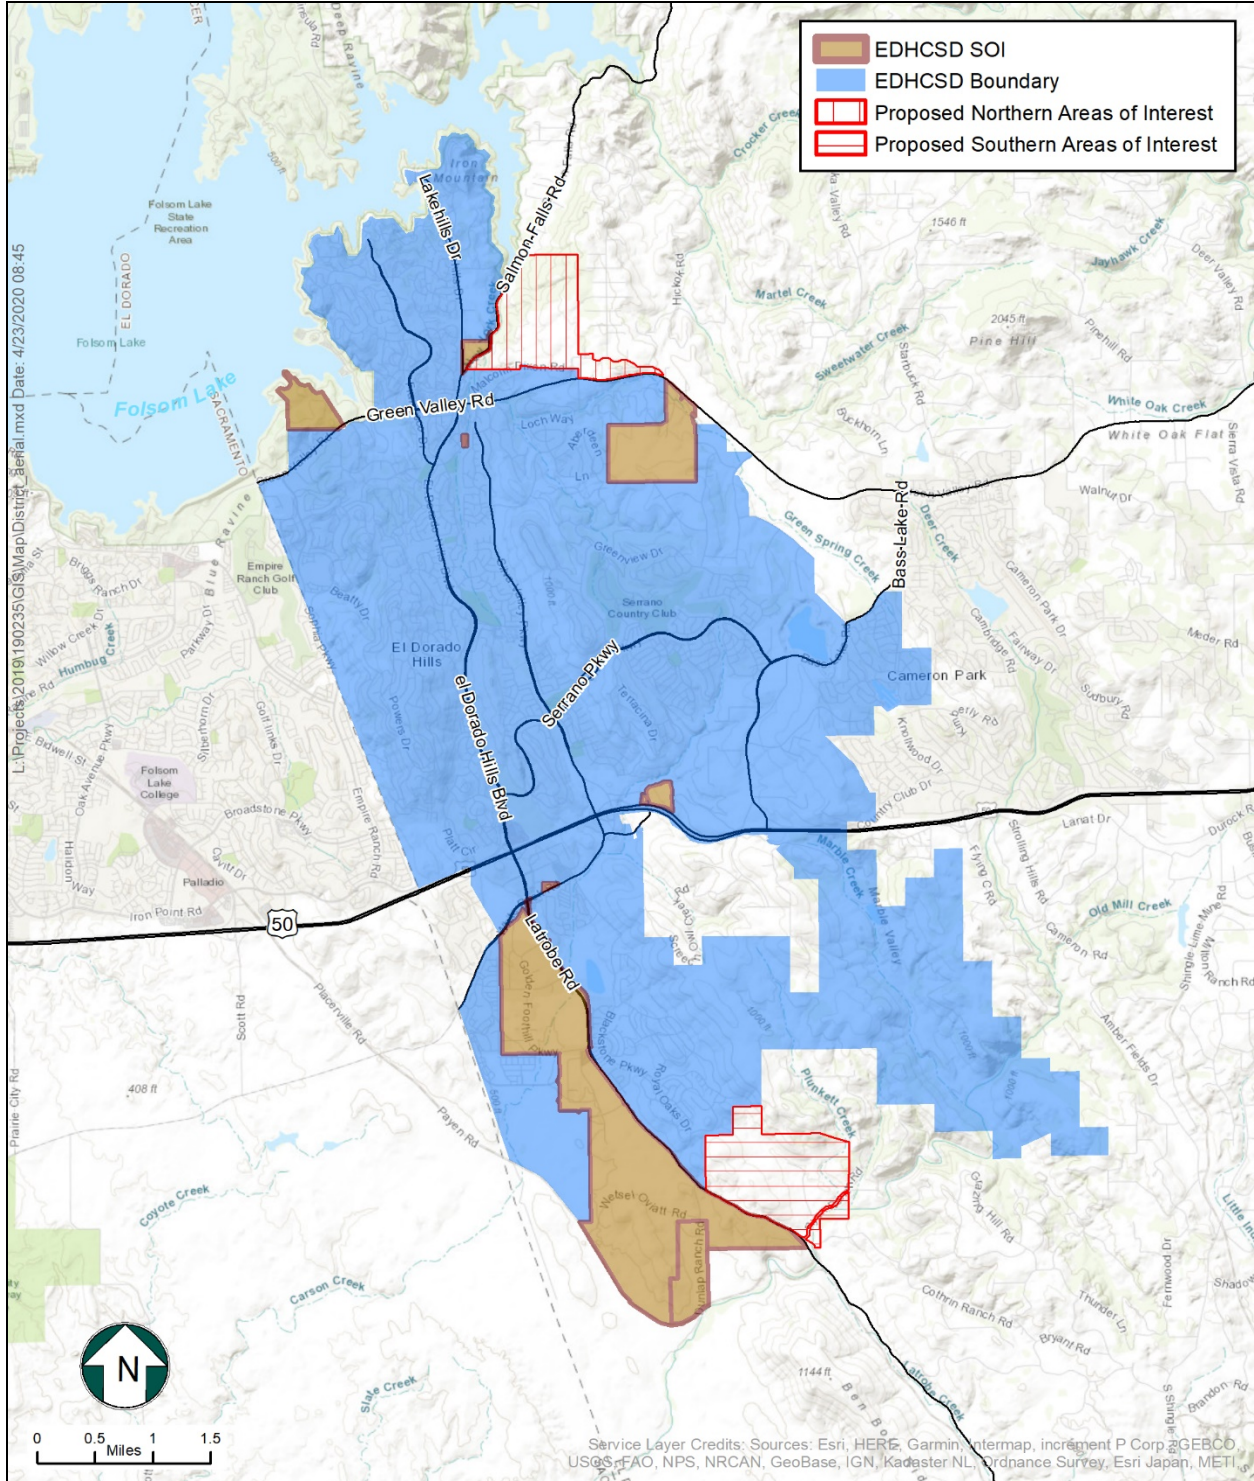

DRAFT
El Dorado Hills CSD Sphere of Influence Update
LAFCO Project No. 2018-02
Resolution L-2020-12-A
EXHIBIT A

Figure 1-2
El Dorado Hills Community Services District
Limits, Sphere of Influence, and Northern and
Southern AOI