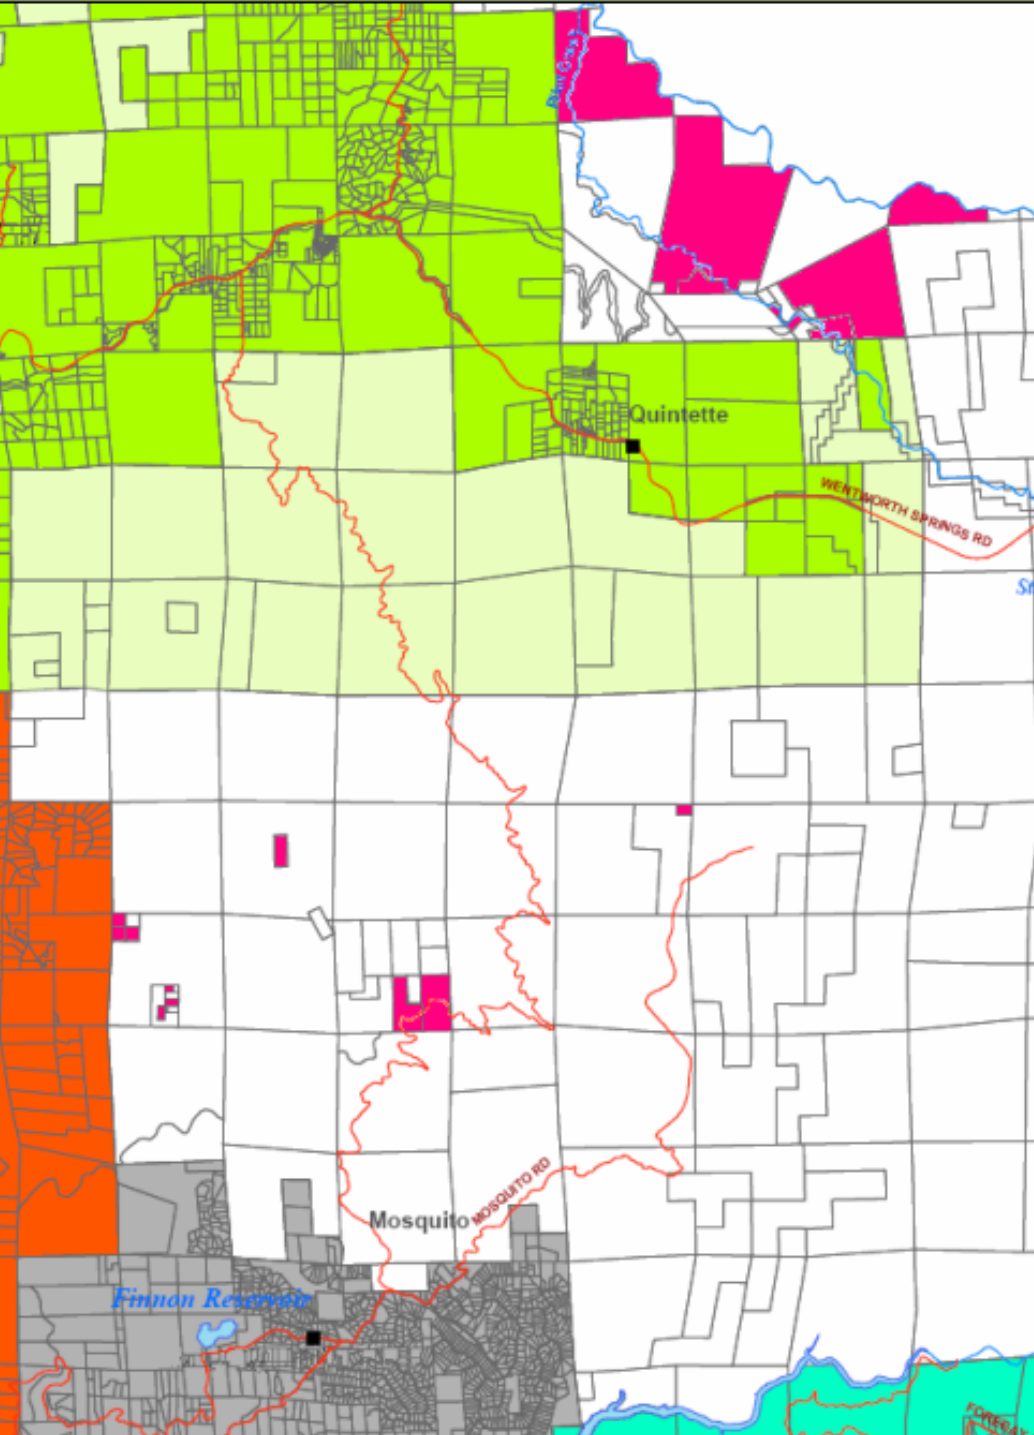

New or Existing Developed Lands

Outside of Georgetown FPD,
Garden Valley FPD and Mosquito
FPD

-  Developed or Soon to be Developed Parcel
-  Fire Station